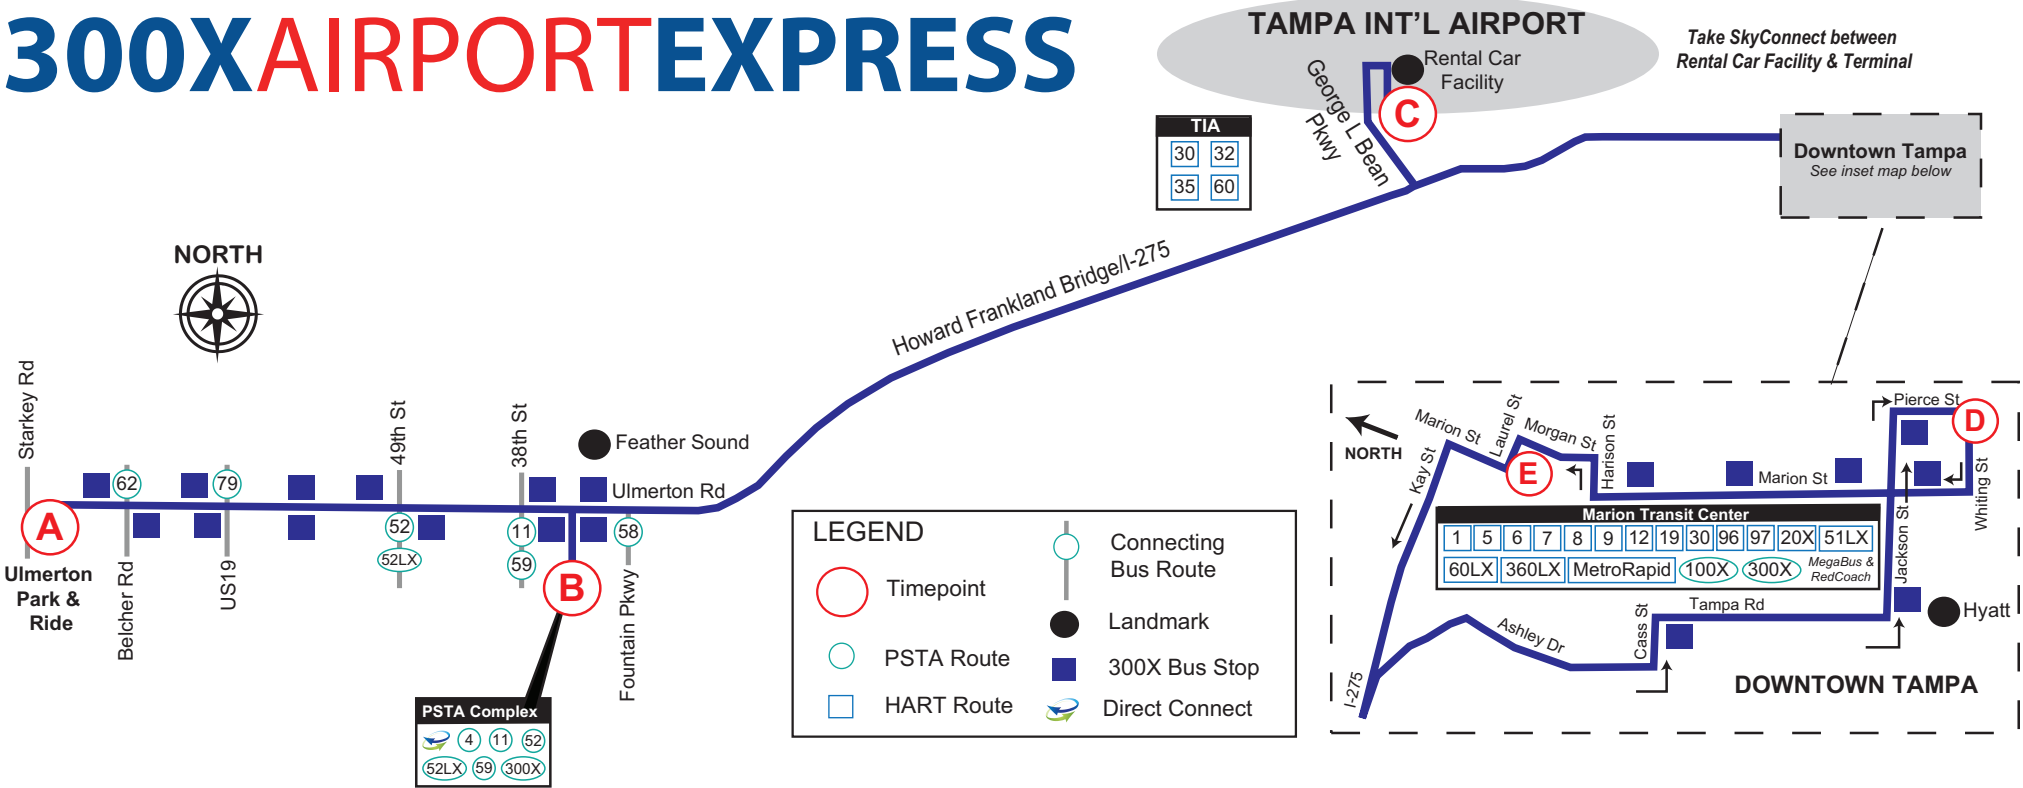

TAMPA INTERNATIONAL AIRPORT AND DOWNTOWN TAMPA TO ULMERTON PARK & RIDE

MONDAY - FRIDAY
NO SATURDAY, SUNDAY OR HOLIDAY SERVICE

(E) Marion Transit Center	(C) Tampa International Airport	(B) PSTA Complex	(A) Ulmerton Park & Ride
7:42 AM	8:00	8:32	8:45
8:42	9:00	9:32	9:45
9:42	10:00	10:32	10:45
10:42	11:00	11:32	11:45
1:42 PM	2:00	2:32	2:45
4:45	—	—	5:35
5:43	6:01	6:33	6:46
6:42	7:00	7:32	7:45
7:42	8:00	8:32	8:45

♿ - Wheelchair Service Provided On All Trips

TIMES SHOWN ARE SCHEDULED BUT MAY VARY DUE TO TRAFFIC CONDITIONS, WEATHER OR UNFORESEEN EVENTS.

Effective 6-04-23

300X AIRPORTEXPRESS

ULMERTON PARK & RIDE TO TAMPA INTERNATIONAL AIRPORT AND DOWNTOWN TAMPA

MONDAY - FRIDAY
NO SATURDAY, SUNDAY OR HOLIDAY SERVICE

(A) Ulmerton Park & Ride	(B) PSTA Complex	(C) Tampa International Airport	(D) Pierce St.	(E) Marion Transit Center
6:10 AM	6:23	6:55	7:13	7:18
7:00	—	—	7:50	7:55
8:07	8:20	8:52	9:10	9:15
9:10	9:23	9:55	10:13	10:18
12:07 PM	12:20	12:55	1:13	1:18
3:17	3:30	4:02	4:20	4:25
4:17	4:30	5:02	5:20	5:25
5:20	5:33	6:05	6:20	6:25
6:20	6:33	7:05	7:20	7:25