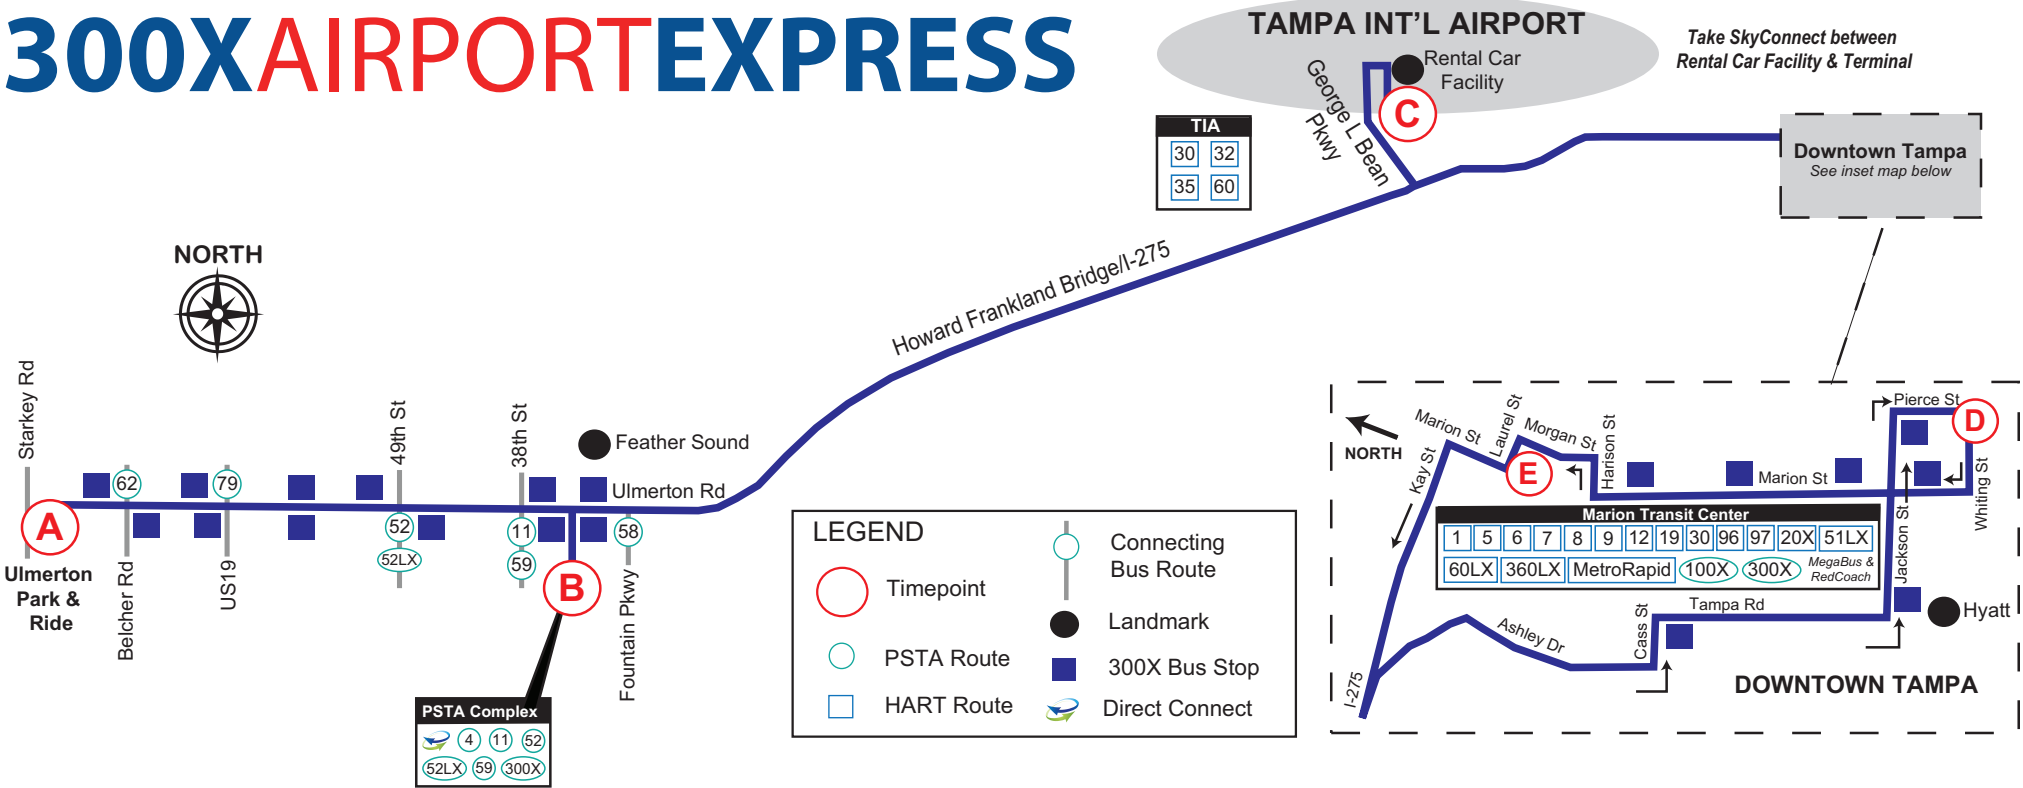

300X AIRPORTEXPRESS

ULMERTON PARK & RIDE TO TAMPA INTERNATIONAL AIRPORT AND DOWNTOWN TAMPA

MONDAY - FRIDAY
NO SATURDAY, SUNDAY OR HOLIDAY SERVICE

(A) Ulmerton Park & Ride	(B) PSTA Complex	(C) Tampa International Airport	(D) Pierce St.	(E) Marion Transit Center
6:10 AM	6:23	6:55	7:13	7:18
7:00	—	—	7:50	7:55
8:07	8:20	8:52	9:10	9:15
9:10	9:23	9:55	10:13	10:18
12:07 PM	12:20	12:55	1:13	1:18
3:17	3:30	4:02	4:20	4:25
4:17	4:30	5:02	5:20	5:25
5:20	5:33	6:05	6:20	6:25
6:20	6:33	7:05	7:20	7:25

TAMPA INTERNATIONAL AIRPORT AND DOWNTOWN TAMPA TO ULMERTON PARK & RIDE

MONDAY - FRIDAY
NO SATURDAY, SUNDAY OR HOLIDAY SERVICE

(E) Marion Transit Center	(C) Tampa International Airport	(B) PSTA Complex	(A) Ulmerton Park & Ride
7:42 AM	8:00	8:32	8:45
8:42	9:00	9:32	9:45
9:42	10:00	10:32	10:45
10:42	11:00	11:32	11:45
1:42 PM	2:00	2:32	2:45
4:45	—	—	5:35
5:43	6:01	6:33	6:46
6:42	7:00	7:32	7:45
7:42	8:00	8:32	8:45

MONDAY - FRIDAY
NO SATURDAY, SUNDAY OR HOLIDAY SERVICE

(A) Ulmerton Park & Ride	(B) PSTA Complex	(C) Tampa International Airport	(D) Pierce St.	(E) Marion Transit Center
6:10 AM	6:23	6:55	7:13	7:18
7:00	—	—	7:50	7:55
8:07	8:20	8:52	9:10	9:15
9:10	9:23	9:55	10:13	10:18
12:07 PM	12:20	12:55	1:13	1:18
3:17	3:30	4:02	4:20	4:25
4:17	4:30	5:02	5:20	5:25
5:20	5:33	6:05	6:20	6:25
6:20	6:33	7:05	7:20	7:25