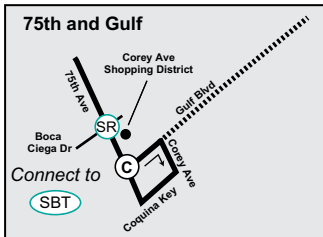

Central Avenue Trolley

ST. PETE PIER TO
ST. PETE BEACH

ST. PETE BEACH
TO ST. PETE PIER

SUNDAY - SATURDAY

(A) Depart St. Pete Pier	(B) Grand Central Station	(C) 75 Ave & Gulf Blvd	(D) St. Pete Beach Access	(D) St. Pete Beach Access	(C) 75 Ave & Gulf Blvd	(B) Grand Central Station	(A) Arrive St. Pete Pier
6:14 AM	6:31	6:56	7:01	7:05 AM	7:10	7:33	7:55
6:39	7:01	7:26	7:31	7:35	7:40	8:03	8:25
7:09	7:31	7:56	8:01	8:05	8:10	8:33	8:55
7:39	8:01	8:26	8:31	8:35	8:40	9:03	9:25
8:09	8:31	8:56	9:01	9:05	9:10	9:33	9:55
8:39	9:01	9:26	9:31	9:35	9:40	10:03	10:25
9:09	9:31	9:56	10:01	10:05	10:10	10:33	10:55
9:39	10:01	10:26	10:31	10:35	10:40	11:03	11:25
10:09	10:31	10:56	11:01	11:05	11:10	11:33	11:55
10:39	11:01	11:26	11:31	11:35	11:40	12:03	12:25
11:09	11:31	11:56	12:01	12:05 PM	12:10	12:33	12:55
11:39	12:01	12:26	12:31	12:35	12:40	1:03	1:25
12:09 PM	12:31	12:56	1:01	1:05	1:10	1:33	1:55
12:39	1:01	1:26	1:31	1:35	1:40	2:03	2:25
1:09	1:31	1:56	2:01	2:05	2:10	2:33	2:55
1:39	2:01	2:26	2:31	2:35	2:40	3:03	3:25
2:09	2:31	2:56	3:01	3:05	3:10	3:33	3:55
2:39	3:01	3:26	3:31	3:35	3:40	4:03	4:25
3:09	3:31	3:56	4:01	4:05	4:10	4:33	4:55
3:39	4:01	4:26	4:31	4:35	4:40	5:03	5:25
4:09	4:31	4:56	5:01	5:05	5:10	5:33	5:55
4:39	5:01	5:26	5:31	5:35	5:40	6:03	6:25
5:09	5:31	5:56	6:01	6:05	6:10	6:33	6:55
5:39	6:01	6:26	-	-	6:40	7:03	7:25
6:08	6:31	6:56	-	-	7:10	7:33	7:55
6:38	7:01	7:26	-	-	7:40	8:03	8:25
7:08	7:31	7:56	-	-	8:10	8:33	8:55
7:38	8:01	8:26	-	-	8:40	9:03	9:25
8:08	8:31	8:56	-	-	9:10	9:33	9:55
8:38	9:01	9:26	-	-	9:40	10:03	10:25
9:08	9:31	9:49	-	-	10:05 *	10:28 *	10:50 *
9:39	10:01	10:19	-	-	10:35 *	10:58 *	11:20 *
10:11 *	10:33 *	10:51 *	-	-	11:05 *	11:28 *	11:50 *
10:41 *	11:03 *	11:21 *	-	-	11:35 *	11:58 *	12:20 *
11:11 *	11:33 *	11:51 *	-	-	12:05 *	12:28 *	12:50 *
11:41 *	12:03 *	-	-	-	-	-	-

* - These trips run on Friday and Saturday only.   ♾ - Wheelchair Service Provided On All Trips   Effective 10-16-22
TIMES SHOWN ARE SCHEDULED BUT MAY VARY DUE TO TRAFFIC CONDITIONS, WEATHER OR UNFORESEEN EVENTS.