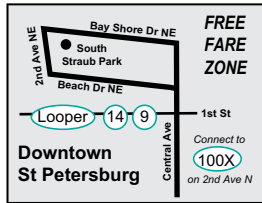

Central Avenue Trolley

ST. PETE PIER TO
ST. PETE BEACH

ST. PETE BEACH
TO ST. PETE PIER

SUNDAY - SATURDAY

(A) Depart St. Pete Pier	(B) Grand Central Station	(C) 75 Ave & Gulf Blvd	(D) St. Pete Beach Access	(D) St. Pete Beach Access	(C) 75 Ave & Gulf Blvd	(B) Grand Central Station	(A) Arrive St. Pete Pier
6:14 AM	6:31	6:56	7:01	7:05 AM	7:10	7:33	7:55
6:39	7:01	7:26	7:31	7:35	7:40	8:03	8:25
7:09	7:31	7:56	8:01	8:05	8:10	8:33	8:55
7:39	8:01	8:26	8:31	8:35	8:40	9:03	9:25
8:09	8:31	8:56	9:01	9:05	9:10	9:33	9:55
8:39	9:01	9:26	9:31	9:35	9:40	10:03	10:25
9:09	9:31	9:56	10:01	10:05	10:10	10:33	10:55
9:39	10:01	10:26	10:31	10:35	10:40	11:03	11:25
10:09	10:31	10:56	11:01	11:05	11:10	11:33	11:55
10:39	11:01	11:26	11:31	11:35	11:40	12:03	12:25
11:09	11:31	11:56	12:01	12:05 PM	12:10	12:33	12:55
11:39	12:01	12:26	12:31	12:35	12:40	1:03	1:25
12:09 PM	12:31	12:56	1:01	1:05	1:10	1:33	1:55
12:39	1:01	1:26	1:31	1:35	1:40	2:03	2:25
1:09	1:31	1:56	2:01	2:05	2:10	2:33	2:55
1:39	2:01	2:26	2:31	2:35	2:40	3:03	3:25
2:09	2:31	2:56	3:01	3:05	3:10	3:33	3:55
2:39	3:01	3:26	3:31	3:35	3:40	4:03	4:25
3:09	3:31	3:56	4:01	4:05	4:10	4:33	4:55
3:39	4:01	4:26	4:31	4:35	4:40	5:03	5:25
4:09	4:31	4:56	5:01	5:05	5:10	5:33	5:55
4:39	5:01	5:26	5:31	5:35	5:40	6:03	6:25
5:09	5:31	5:56	6:01	6:05	6:10	6:33	6:55
5:39	6:01	6:26	-	-	6:40	7:03	7:25
6:08	6:31	6:56	-	-	7:10	7:33	7:55
6:38	7:01	7:26	-	-	7:40	8:03	8:25
7:08	7:31	7:56	-	-	8:10	8:33	8:55
7:38	8:01	8:26	-	-	8:40	9:03	9:25
8:08	8:31	8:56	-	-	9:10	9:33	9:55
8:38	9:01	9:26	-	-	9:40	10:03	10:25
9:08	9:31	9:49	-	-	10:05 *	10:28 *	10:50 *
9:39	10:01	10:19	-	-	10:35 *	10:58 *	11:20 *
10:11 *	10:33 *	10:51 *	-	-	11:05 *	11:28 *	11:50 *
10:41 *	11:03 *	11:21 *	-	-	11:35 *	11:58 *	12:20 *
11:11 *	11:33 *	11:51 *	-	-	12:05 *	12:28 *	12:50 *
11:41 *	12:03 *	-	-	-	-	-	-

* - These trips run on Friday and Saturday only.   ♾ - Wheelchair Service Provided On All Trips   Effective 10-16-22
TIMES SHOWN ARE SCHEDULED BUT MAY VARY DUE TO TRAFFIC CONDITIONS, WEATHER OR UNFORESEEN EVENTS.