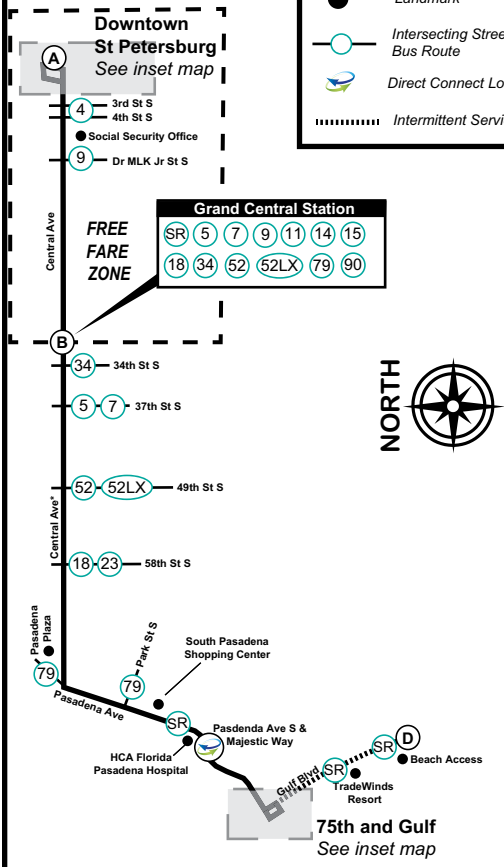

Central Avenue Trolley

ST. PETE PIER TO
ST. PETE BEACH

ST. PETE BEACH
TO ST. PETE PIER

SUNDAY - SATURDAY

(A) Depart St. Pete Pier	(B) Grand Central Station	(C) 75 Ave & Gulf Blvd	(D) St. Pete Beach Access	(D) St. Pete Beach Access	(C) 75 Ave & Gulf Blvd	(B) Grand Central Station	(A) Arrive St. Pete Pier
6:14 AM	6:31	6:56	7:01	7:05 AM	7:10	7:33	7:55
6:39	7:01	7:26	7:31	7:35	7:40	8:03	8:25
7:09	7:31	7:56	8:01	8:05	8:10	8:33	8:55
7:39	8:01	8:26	8:31	8:35	8:40	9:03	9:25
8:09	8:31	8:56	9:01	9:05	9:10	9:33	9:55
8:39	9:01	9:26	9:31	9:35	9:40	10:03	10:25
9:09	9:31	9:56	10:01	10:05	10:10	10:33	10:55
9:39	10:01	10:26	10:31	10:35	10:40	11:03	11:25
10:09	10:31	10:56	11:01	11:05	11:10	11:33	11:55
10:39	11:01	11:26	11:31	11:35	11:40	12:03	12:25
11:09	11:31	11:56	12:01	12:05 PM	12:10	12:33	12:55
11:39	12:01	12:26	12:31	12:35	12:40	1:03	1:25
12:09 PM	12:31	12:56	1:01	1:05	1:10	1:33	1:55
12:39	1:01	1:26	1:31	1:35	1:40	2:03	2:25
1:09	1:31	1:56	2:01	2:05	2:10	2:33	2:55
1:39	2:01	2:26	2:31	2:35	2:40	3:03	3:25
2:09	2:31	2:56	3:01	3:05	3:10	3:33	3:55
2:39	3:01	3:26	3:31	3:35	3:40	4:03	4:25
3:09	3:31	3:56	4:01	4:05	4:10	4:33	4:55
3:39	4:01	4:26	4:31	4:35	4:40	5:03	5:25
4:09	4:31	4:56	5:01	5:05	5:10	5:33	5:55
4:39	5:01	5:26	5:31	5:35	5:40	6:03	6:25
5:09	5:31	5:56	6:01	6:05	6:10	6:33	6:55
5:39	6:01	6:26	-	-	6:40	7:03	7:25
6:08	6:31	6:56	-	-	7:10	7:33	7:55
6:38	7:01	7:26	-	-	7:40	8:03	8:25
7:08	7:31	7:56	-	-	8:10	8:33	8:55
7:38	8:01	8:26	-	-	8:40	9:03	9:25
8:08	8:31	8:56	-	-	9:10	9:33	9:55
8:38	9:01	9:26	-	-	9:40	10:03	10:25
9:08	9:31	9:49	-	-	10:05 *	10:28 *	10:50 *
9:39	10:01	10:19	-	-	10:35 *	10:58 *	11:20 *
10:11 *	10:33 *	10:51 *	-	-	11:05 *	11:28 *	11:50 *
10:41 *	11:03 *	11:21 *	-	-	11:35 *	11:58 *	12:20 *
11:11 *	11:33 *	11:51 *	-	-	12:05 *	12:28 *	12:50 *
11:41 *	12:03 *	-	-	-	-	-	-

* - These trips run on Friday and Saturday only.   ♾ - Wheelchair Service Provided On All Trips   Effective 10-16-22
TIMES SHOWN ARE SCHEDULED BUT MAY VARY DUE TO TRAFFIC CONDITIONS, WEATHER OR UNFORESEEN EVENTS.