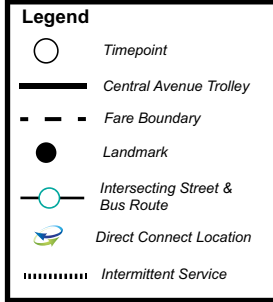

Central Avenue Trolley

ST. PETE PIER TO
ST. PETE BEACH

ST. PETE BEACH
TO ST. PETE PIER

SUNDAY - SATURDAY

(A) Depart St. Pete Pier	(B) Grand Central Station	(C) 75 Ave & Gulf Blvd	(D) St. Pete Beach Access	(D) St. Pete Beach Access	(C) 75 Ave & Gulf Blvd	(B) Grand Central Station	(A) Arrive St. Pete Pier
6:14 AM	6:31	6:56	7:01	7:05 AM	7:10	7:33	7:55
6:39	7:01	7:26	7:31	7:35	7:40	8:03	8:25
7:09	7:31	7:56	8:01	8:05	8:10	8:33	8:55
7:39	8:01	8:26	8:31	8:35	8:40	9:03	9:25
8:09	8:31	8:56	9:01	9:05	9:10	9:33	9:55
8:39	9:01	9:26	9:31	9:35	9:40	10:03	10:25
9:09	9:31	9:56	10:01	10:05	10:10	10:33	10:55
9:39	10:01	10:26	10:31	10:35	10:40	11:03	11:25
10:09	10:31	10:56	11:01	11:05	11:10	11:33	11:55
10:39	11:01	11:26	11:31	11:35	11:40	12:03	12:25
11:09	11:31	11:56	12:01	12:05 PM	12:10	12:33	12:55
11:39	12:01	12:26	12:31	12:35	12:40	1:03	1:25
12:09 PM	12:31	12:56	1:01	1:05	1:10	1:33	1:55
12:39	1:01	1:26	1:31	1:35	1:40	2:03	2:25
1:09	1:31	1:56	2:01	2:05	2:10	2:33	2:55
1:39	2:01	2:26	2:31	2:35	2:40	3:03	3:25
2:09	2:31	2:56	3:01	3:05	3:10	3:33	3:55
2:39	3:01	3:26	3:31	3:35	3:40	4:03	4:25
3:09	3:31	3:56	4:01	4:05	4:10	4:33	4:55
3:39	4:01	4:26	4:31	4:35	4:40	5:03	5:25
4:09	4:31	4:56	5:01	5:05	5:10	5:33	5:55
4:39	5:01	5:26	5:31	5:35	5:40	6:03	6:25
5:09	5:31	5:56	6:01	6:05	6:10	6:33	6:55
5:39	6:01	6:26	-	-	6:40	7:03	7:25
6:08	6:31	6:56	-	-	7:10	7:33	7:55
6:38	7:01	7:26	-	-	7:40	8:03	8:25
7:08	7:31	7:56	-	-	8:10	8:33	8:55
7:38	8:01	8:26	-	-	8:40	9:03	9:25
8:08	8:31	8:56	-	-	9:10	9:33	9:55
8:38	9:01	9:26	-	-	9:40	10:03	10:25
9:08	9:31	9:49	-	-	10:05 *	10:28 *	10:50 *
9:39	10:01	10:19	-	-	10:35 *	10:58 *	11:20 *
10:11 *	10:33 *	10:51 *	-	-	11:05 *	11:28 *	11:50 *
10:41 *	11:03 *	11:21 *	-	-	11:35 *	11:58 *	12:20 *
11:11 *	11:33 *	11:51 *	-	-	12:05 *	12:28 *	12:50 *
11:41 *	12:03 *	-	-	-	-	-	-

* - These trips run on Friday and Saturday only.   ♾ - Wheelchair Service Provided On All Trips   Effective 10-16-22
TIMES SHOWN ARE SCHEDULED BUT MAY VARY DUE TO TRAFFIC CONDITIONS, WEATHER OR UNFORESEEN EVENTS.