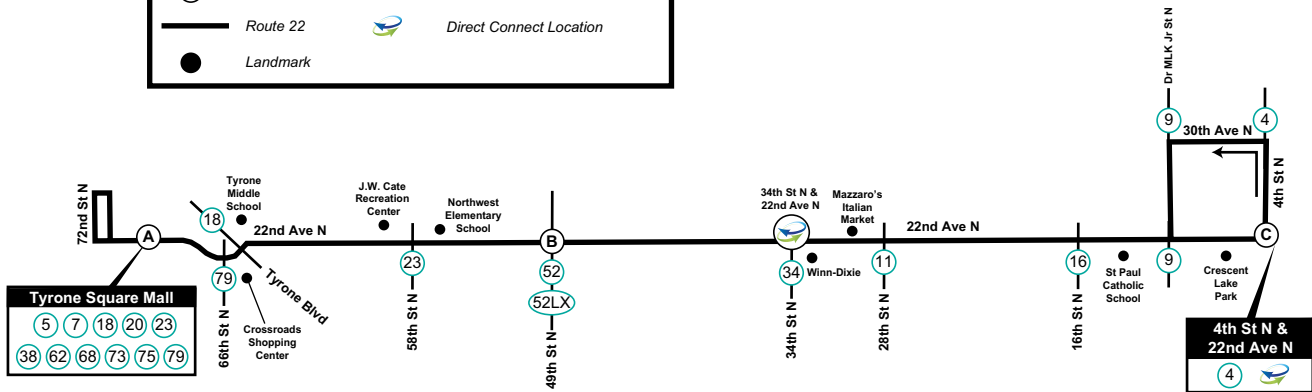

NORTH

**Legend**

- Timepoint
- Intersecting Street & Bus Route
- Route 22
- Direct Connect Location
- Landmark

# Route 22

**4TH ST N & 22ND AVE N TO TYRONE SQUARE MALL**

MONDAY - SATURDAY  
(NO SUNDAY & HOLIDAY SERVICE)

# Route 22

**TYRONE SQUARE MALL TO 4TH ST N & 22ND AVE N**

MONDAY - SATURDAY  
(NO SUNDAY & HOLIDAY SERVICE)

(C) 4 St N & 22 Ave N	(B) 22 Ave N & 49 St N	(A) Tyrone Square Mall	(A) Tyrone Square Mall	(B) 22 Ave N & 49 St N	(C) 4 St N & 22 Ave N
6:40 AM	6:55	7:10	7:18 AM	7:28	7:40
7:40	7:55	8:10	8:23	8:33	8:45
8:45	9:00	9:15	9:28	9:38	9:50
9:50	10:05	10:20	10:33	10:43	10:55
10:55	11:10	11:25	11:38	11:48	12:00
12:00 PM	12:15	12:30	12:43 PM	12:53	1:05
1:05	1:20	1:35	1:48	1:58	2:10
2:10	2:25	2:40	2:53	3:03	3:15
3:15	3:30	3:45	3:58	4:08	4:20
4:20	4:35	4:50	5:03	5:13	5:25
5:25	5:40	5:55	6:08	6:18	6:30
6:30	6:45	7:00	7:13	7:23	7:35
7:35	7:50	8:05	8:13	8:23	8:35
8:35	8:50	9:05	9:13	9:23	9:35