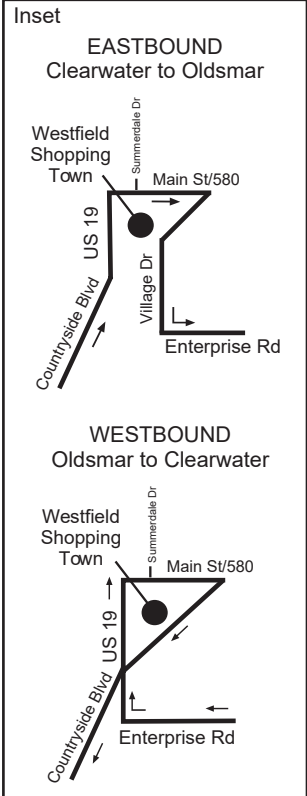

**LEGEND**

- Timepoint; see scheduled times.  
Board at bus stop signs located frequently along the route.
  - Landmark
  - Denotes Intermittent Service
- Note: Map not to scale

**NORTH**

# Route 67

## PARK STREET TERMINAL TO TAMPA RD & ST. PETERSBURG DR

MONDAY - FRIDAY

(A)	(B)	(C)	(D)
Park Street Terminal	Hercules Ave & Sunset Point Rd	McMullen Booth Rd & Enterprise Rd	Arrive Tampa Rd & St. Petersburg Dr
6:00 AM	6:14	6:31	7:00
7:00	7:16	7:33	8:00
8:00	8:17	8:34	9:00
9:00	9:15	9:32	10:00
10:00	10:15	10:32	11:00
11:00	11:15	11:32	12:00
12:00 PM	12:15	12:32	1:00
1:00	1:16	1:34	2:00
2:00	2:16	2:34	3:00
3:00	3:18	3:37	4:05
4:00	4:18	4:37	5:05
5:05	5:23	5:42	6:10
6:00	6:15	6:30	6:55

## SATURDAY (No Sunday/Holiday Service)

(D)	(C)	(B)	(A)
Depart Tampa Rd & St. Petersburg Dr	McMullen Booth Rd & Enterprise Rd	Hercules Ave & Sunset Point Rd	Park Street Terminal
7:00 AM	7:09	7:24	7:45
8:00	8:09	8:26	8:45
9:00	9:10	9:27	9:45
10:00	10:10	10:27	10:45
11:00	11:10	11:28	11:45
12:00 PM	12:10	12:29	12:45
1:00	1:10	1:29	1:45
2:00	2:10	2:29	2:45
3:00	3:10	3:29	3:45
4:00	4:10	4:29	4:45
5:00	5:10	5:29	5:45
6:00	6:10	6:27	6:45
-	-	-	-