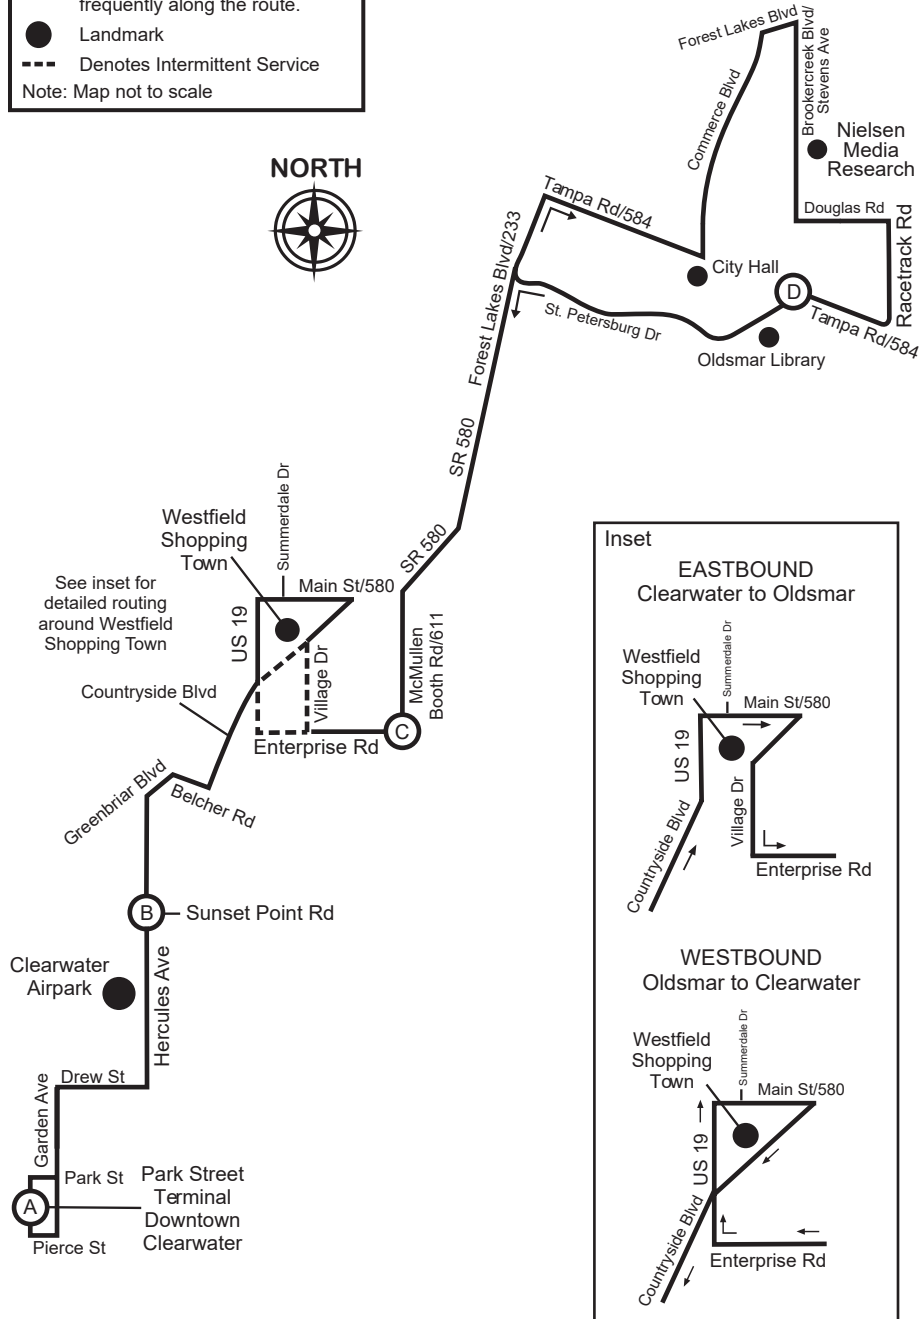

**LEGEND**

- Timepoint; see scheduled times.  
Board at bus stop signs located frequently along the route.
  - Landmark
  - Denotes Intermittent Service
- Note: Map not to scale

**NORTH**

# Route 67

## ST. PETERSBURG DR TO PARK STREET TERMINAL

MONDAY - FRIDAY

(D)	(C)	(B)	(A)
Depart Tampa Rd & St. Petersburg Dr	McMullen Booth Rd & Enterprise Rd	Hercules Ave & Sunset Point Rd	Park Street Terminal
7:00 AM	7:12	7:28	7:55
8:00	8:12	8:28	8:55
9:00	9:10	9:28	9:50
10:00	10:10	10:28	10:50
11:00	11:10	11:28	11:50
12:00 PM	12:10	12:29	12:50
1:00	1:10	1:29	1:50
2:00	2:10	2:29	2:50
3:00	3:12	3:33	3:50
4:05	4:17	4:38	4:55
5:05	5:17	5:37	5:55
6:10	6:22	6:42	7:00
-	-	-	-

## SATURDAY (No Sunday/Holiday Service)

(D)	(C)	(B)	(A)
Depart Tampa Rd & St. Petersburg Dr	McMullen Booth Rd & Enterprise Rd	Hercules Ave & Sunset Point Rd	Park Street Terminal
7:00 AM	7:09	7:24	7:45
8:00	8:09	8:26	8:45
9:00	9:10	9:27	9:45
10:00	10:10	10:27	10:45
11:00	11:10	11:28	11:45
12:00 PM	12:10	12:29	12:45
1:00	1:10	1:29	1:45
2:00	2:10	2:29	2:45
3:00	3:10	3:29	3:45
4:00	4:10	4:29	4:45
5:00	5:10	5:29	5:45
6:00	6:10	6:27	6:45
-	-	-	-