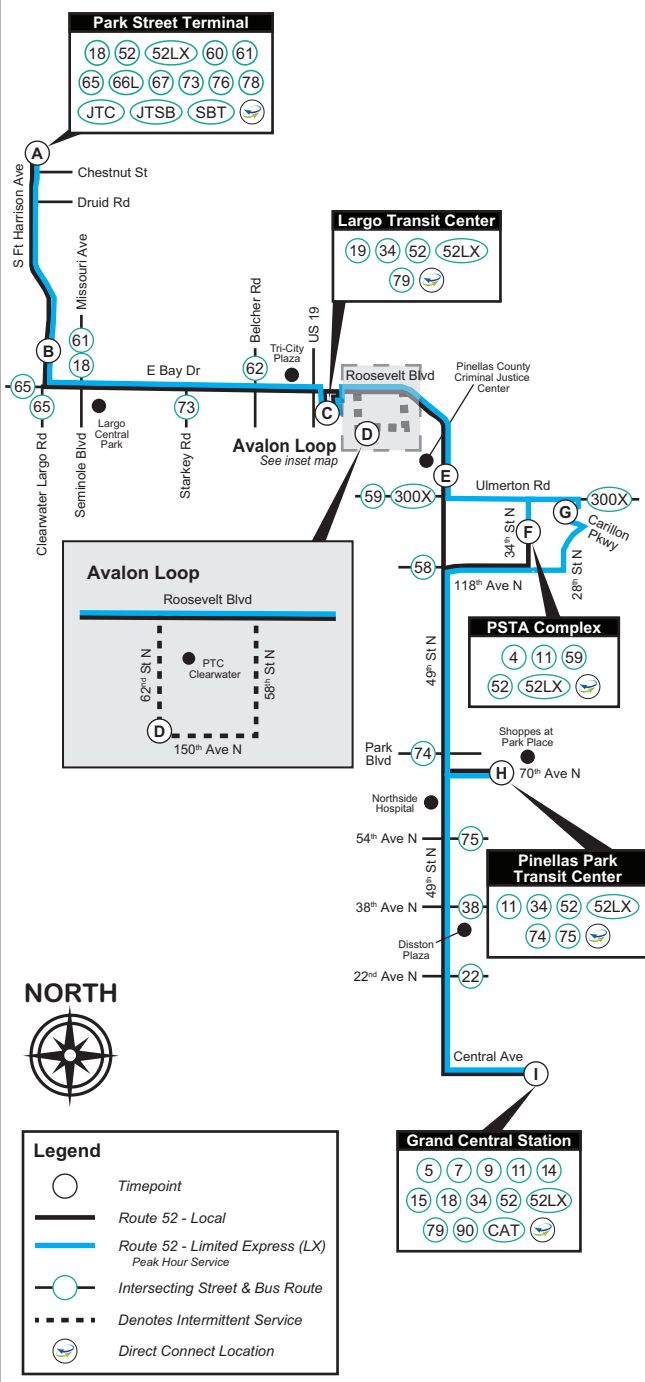

SATURDAY

(A)	(B)	(C)	(D)	(E)	(F)	(H)	(I)
Depart Park Street Terminal	Clearwater Largo Rd & Rosery Rd	Largo Transit Center	Avalon Loop	49 St N & 140 Ave	PSTA Facility 34th St	Pinellas Park Transit Center	Arrive Grand Central Station
5:45 AM	5:54	6:16	6:20	6:27	6:40	7:03	7:28
6:45	6:54	7:16	7:20	7:27	7:40	8:03	8:28
7:12	7:21	7:46	7:50	7:57	8:10	8:33	8:58
7:42	7:51	8:16	8:20	8:27	8:40	9:03	9:28
8:12	8:21	8:46	8:50	8:57	9:10	9:33	9:58
8:42	8:51	9:16	9:20	9:27	9:40	10:03	10:28
9:12	9:21	9:46	9:50	9:57	10:10	10:33	10:58
9:42	9:51	10:16	10:20	10:27	10:40	11:03	11:28
10:12	10:21	10:46	10:50	10:57	11:10	11:33	11:58
10:40	10:49	11:14	-	11:23	11:40	12:03	12:28
11:08	11:19	11:44	-	11:53	12:10	12:33	12:58
11:38	11:49	12:14	-	12:23	12:40	1:03	1:28
12:08 PM	12:19	12:44	-	12:53	1:10	1:33	1:58
12:38	12:49	1:14	-	1:23	1:40	2:03	2:28
1:08	1:19	1:44	-	1:53	2:10	2:33	2:58
1:38	1:49	2:14	-	2:23	2:40	3:03	3:28
2:08	2:19	2:44	-	2:53	3:10	3:33	3:58
2:38	2:49	3:14	-	3:23	3:40	4:03	4:28
3:08	3:19	3:44	-	3:53	4:10	4:33	4:58
3:41	3:52	4:17	-	4:26	4:40	5:03	5:28
4:11	4:22	4:47	-	4:56	5:10	5:33	5:58
4:41	4:52	5:17	-	5:26	5:40	6:03	6:28
5:11	5:22	5:47	-	5:56	6:10	6:33	6:58
5:41	5:52	6:17	-	6:26	6:40	7:03	7:25
6:11	6:22	6:47	-	6:56	7:10	7:33	7:55
6:41	6:52	7:17	-	7:26	7:40	8:03	8:25
7:11	7:22	7:47	-	7:56	8:10	8:33	8:55
7:41	7:52	8:17	-	8:26	8:40	9:03	9:25
8:41	8:52	9:17	-	9:26	9:40	10:03	10:25

♿ - Wheelchair Service Provided On All Trips

Effective 2-27-22

TIMES SHOWN ARE SCHEDULED BUT MAY VARY DUE TO TRAFFIC CONDITIONS, WEATHER OR UNFORESEEN EVENTS.

Route 52/52LX

GRAND CENTRAL STATION TO DOWNTOWN CLEARWATER