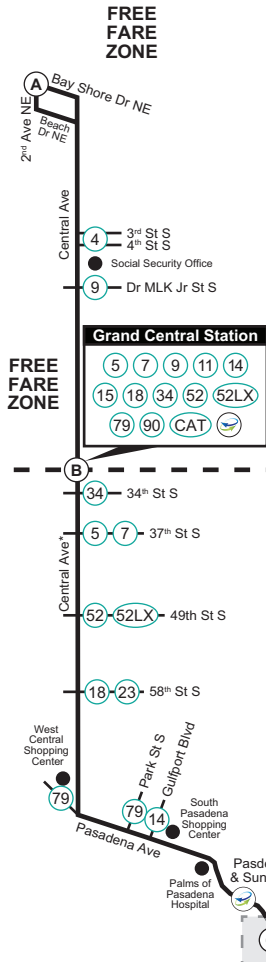

FARE ZONES

Fares on this route depend upon where you board the trolley. Ride **FREE** from Downtown St. Pete to Grand Central Station in both directions. **$2.25 Full Fare** in effect from Grand Central Station to St. Pete Beach in both directions.

Legend

- Timepoint
- Central Avenue Trolley
- Fare Boundary
- Landmark
- Intersecting Street & Bus Route
- Direct Connect Stop

* - These trips run on Friday only. & - Wheelchair Service Provided On All Trips

TIMES SHOWN ARE SCHEDULED BUT MAY VARY DUE TO TRAFFIC CONDITIONS, WEATHER OR UNFORESEEN EVENTS.

Effective 2-27-22