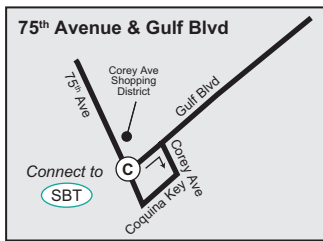

FARE ZONES

Fares on this route depend upon where you board the trolley. Ride **FREE** from Downtown St. Pete to Grand Central Station in both directions. **$2.25 Full Fare** in effect from Grand Central Station to St. Pete Beach in both directions.

Legend

- Timepoint
- Central Avenue Trolley
- Fare Boundary
- Landmark
- Intersecting Street & Bus Route
- Direct Connect Stop

* - These trips run on Friday only. & - Wheelchair Service Provided On All Trips

TIMES SHOWN ARE SCHEDULED BUT MAY VARY DUE TO TRAFFIC CONDITIONS, WEATHER OR UNFORESEEN EVENTS.

Effective 2-27-22