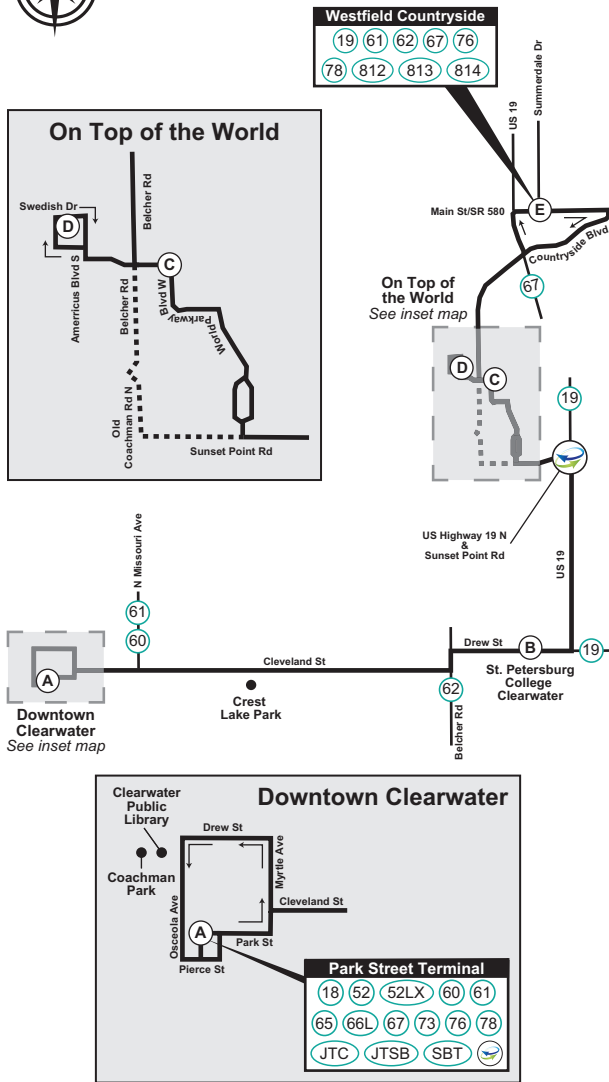

NORTH

Route 76

PARK STREET TERMINAL TO WESTFIELD COUNTRYSIDE MONDAY - FRIDAY

WESTFIELD COUNTRYSIDE TO PARK STREET TERMINAL MONDAY - FRIDAY

(A) Park Street Terminal	(B) St. Petersburg College	(C) On Top of the World East	(D) On Top of the World West	(E) Westfield Countryside	(E) Westfield Countryside	(D) On Top of the World West	(C) On Top of the World East	(B) St. Petersburg College	(A) Park Street Terminal
6:30 AM	6:45	—	—	7:05	5:55 AM	—	—	6:10	6:30
7:15	7:30	7:49	7:54	8:05	7:05	7:17	7:22	7:30	8:00 @
8:15	8:30	8:49	8:54	9:05	8:05	8:17	8:22	8:30	9:00
9:15	9:30	9:49	9:54	10:05	9:05	9:17	9:22	9:30	10:00
10:15	10:30	10:49	10:54	11:05	10:05	10:17	10:22	10:30	11:00
11:15	11:30	11:49	11:54	12:05	11:05	11:17	11:22	11:30	12:00
12:15 PM	12:30	12:49	12:54	1:05	12:05 PM	12:17	12:22	12:30	1:00
1:15	1:30	1:49	1:54	2:05	1:05	1:17	1:22	1:30	2:00
2:15	2:30	2:49	2:54	3:05	2:05	2:17	2:22	2:30	3:00
3:15	3:30	3:49	3:54	4:05	3:05	3:17	3:22	3:30	4:00
4:15	4:30	4:49	4:54	5:05	4:05	4:17	4:22	4:30	5:00
5:15	5:30	5:49	5:54	6:05	5:05	5:17	5:22	5:30	6:00
6:15	6:30	—	—	6:50	6:05	6:17	6:22	6:30	7:00