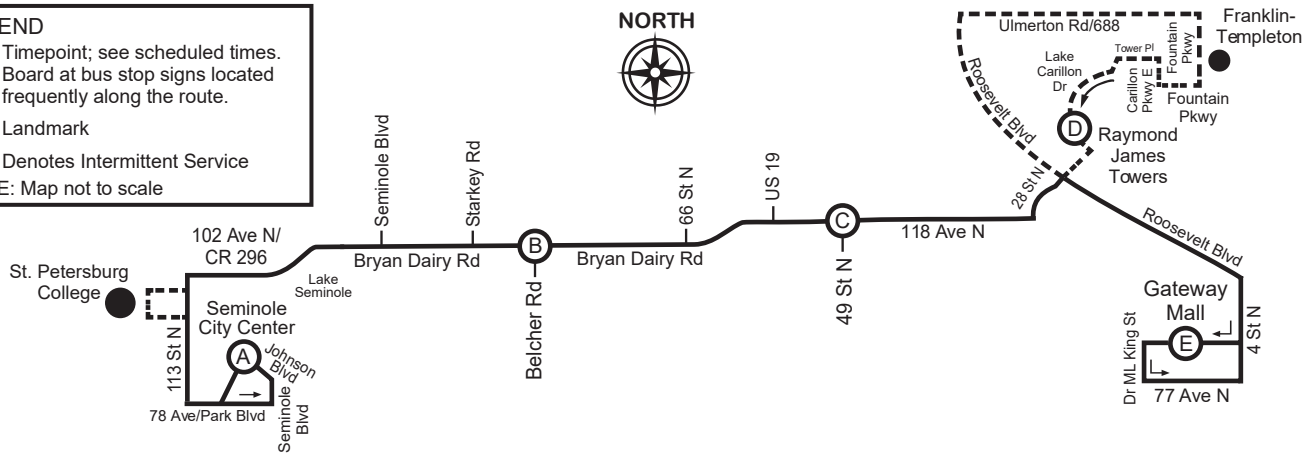

LEGEND

- Timepoint; see scheduled times.
Board at bus stop signs located frequently along the route.
 - Landmark
 - ⋯ Denotes Intermittent Service
- NOTE: Map not to scale

NORTH

Route 58

SEMINOLE CITY CENTER TO GATEWAY MALL

MONDAY - FRIDAY
(NO SATURDAY, SUNDAY OR HOLIDAY SERVICE)

Route 58

GATEWAY MALL TO SEMINOLE CITY CENTER

MONDAY - FRIDAY
(NO SATURDAY, SUNDAY OR HOLIDAY SERVICE)

| (A) Seminole City Center | (B) Bryan Dairy & Belcher Rd | (C) 118 Ave N & 49 St N | (D) Raymond Jes Towers | (E) Gateway Mall | (E) Gateway Mall | (D) Raymond Jes Towers | (C) 118 Ave N & 49 St N | (B) Bryan Dairy & Belcher Rd | (A) Seminole City Center |
|-----------------------------|---------------------------------|----------------------------|---------------------------|---------------------|---------------------|---------------------------|----------------------------|---------------------------------|-----------------------------|
| - | - | - | - | - | 5:35 AM | 5:47 | 5:55 | 6:03 | 6:25 |
| 5:35 AM | 5:47 | 5:54 | 6:04 | 6:25 | 6:35 | 6:51 | 7:02 | 7:11 * | 7:30 |
| 6:35 | 6:49 | 6:58 | 7:10 | 7:30 | 7:35 | 7:55 | 8:06 | 8:15 * | 8:35 |
| 7:40 | 7:55 | 8:03 | 8:17 | 8:35 | 8:40 | 9:00 | 9:11 | 9:18 * | 9:35 |
| 8:45 | 9:01 | 9:09 | - | 9:25 | - | - | - | - | - |
| - | - | - | - | - | - | - | 12:40 | 12:47 * | 1:05 |
| - | - | - | - | - | 1:15 PM | - | 1:34 | 1:41 * | 2:05 |
| 1:15 PM | 1:30 | 1:38 | - | 1:55 | 2:00 | - | 2:19 | 2:26 * | 2:50 |
| 2:15 | 2:30 | 2:38 | - | 3:00 | 3:05 | 3:25 | 3:34 | 3:42 * | 4:10 |
| 3:00 | 3:18 | 3:26 | 3:37 | 3:55 | 4:05 | 4:25 | 4:36 | 4:46 * | 5:10 |
| 4:20 | 4:39 | 4:47 | 4:58 | 5:20 | 5:30 | 5:50 | 6:02 | 6:10 * | 6:35 |
| - | - | - | - | - | 6:15 | - | 6:34 | 6:41 * | 7:00 |
| 5:25 | 5:43 | 5:51 | 6:00 | 6:25 | 6:30 | - | 6:49 | 6:56 * | 7:15 |
| 6:40 | 6:54 | 7:00 | - | 7:22 | 7:30 | - | 7:49 | 7:56 * | 8:15 |
| 7:20 | 7:34 | 7:40 | - | 8:02 | 8:10 | - | 8:29 | 8:36 * | 8:55 |
| 8:20 | 8:34 | 8:40 | - | 9:02 | - | - | - | - | - |