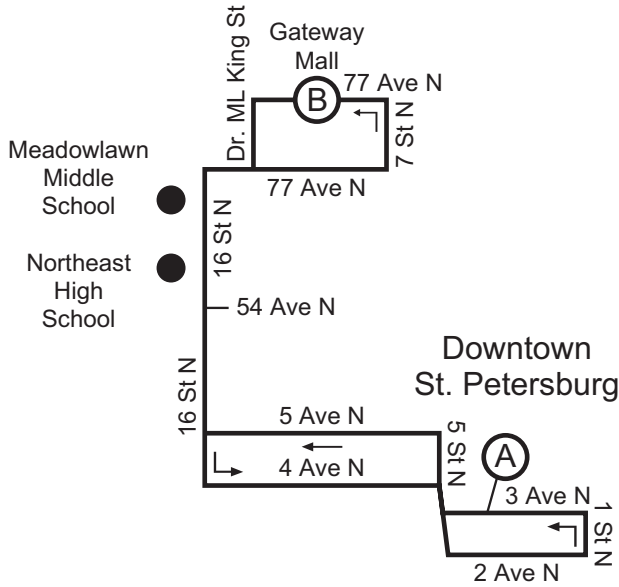

LEGEND

- Timepoint; see scheduled times. Board at bus stop signs located frequently along the route.
 - Landmark
- Note: Map not to scale

Route 16

DOWNTOWN ST. PETERSBURG TO GATEWAY MALL

MONDAY - FRIDAY

SATURDAY

(A) 3 Ave N & 4 St N	(B) Gateway Mall	(B) Gateway Mall	(A) 3 Ave N & 4 St N
6:15 AM	6:40	7:00 AM	7:30
7:20	7:45	8:00	8:35
8:20	8:45	9:00	9:35
9:20	9:45	10:00	10:35
10:20	10:45	11:00	11:35
11:20	11:45	12:00 PM	12:35
12:20 PM	12:45	1:00	1:35
1:20	1:45	2:00	2:35
2:20	2:45	3:00	3:35
3:20	3:45	4:00	4:35
4:20	4:45	5:00	5:35
5:20	5:45	6:00	6:35
6:20	6:45	6:50	7:20
7:10	7:35	-	-

(A) 3 Ave N & 4 St N	(B) Gateway Mall	(B) Gateway Mall	(A) 3 Ave N & 4 St N
6:20 AM	6:45	6:45 AM	7:10
7:15	7:40	7:50	8:20
8:25	8:50	8:55	9:25
9:30	9:55	10:00	10:30
10:35	11:00	11:05	11:35
11:40	12:05	12:10 PM	12:40
12:45 PM	1:10	1:15	1:45
1:50	2:15	2:20	2:50
2:55	3:20	3:25	3:55
4:00	4:25	4:30	5:00
5:05	5:30	5:35	6:05
6:10	6:35	6:40	7:10
-	-	-	-
-	-	-	-

SUNDAY & HOLIDAYS

♿ - Wheelchair Service Provided On All Trips

Effective 6-6-21

(A) 3 Ave N & 4 St N	(B) Gateway Mall	(B) Gateway Mall	(A) 3 Ave N & 4 St N
8:15 AM	8:40	8:45 AM	9:15
9:20	9:45	9:50	10:20
10:25	10:50	10:55	11:25
11:30	11:55	12:00 PM	12:30
12:35 PM	1:00	1:05	1:35
1:40	2:05	2:10	2:40
2:45	3:10	3:15	3:45
3:50	4:15	4:20	4:50
4:55	5:20	5:25	5:55
6:00	6:25	6:30	7:00