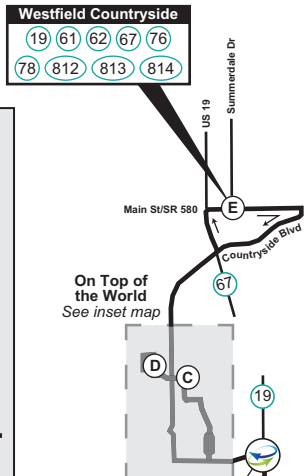

NORTH

**Legend**

- Timepoint
- Route 76
- Landmark
- Intersecting Street & Bus Route
- Direct Connect Location

# Route 76

## PARK STREET TERMINAL TO WESTFIELD COUNTRYSIDE

MONDAY - FRIDAY

(NO SATURDAY, SUNDAY & HOLIDAY SERVICE)

(A) Park Street Terminal	(B) St. Petersburg College	(C) On Top of the World East	(D) On Top of the World West	(E) Westfield Countryside
–	–	–	–	–
7:15 AM	7:30	7:49	7:54	8:05
8:15	8:30	8:49	8:54	9:05
9:15	9:30	9:49	9:54	10:05
10:15	10:30	10:49	10:54	11:05
11:15	11:30	11:49	11:54	12:05
12:15 PM	12:30	12:49	12:54	1:05
1:15	1:30	1:49	1:54	2:05
2:15	2:30	2:49	2:54	3:05
3:15	3:30	3:49	3:54	4:05
4:15	4:30	4:49	4:54	5:05
5:15	5:30	5:49	5:54	6:05
6:15	6:30	–	–	6:50

## WESTFIELD COUNTRYSIDE TO PARK STREET TERMINAL

MONDAY - FRIDAY

(NO SATURDAY, SUNDAY & HOLIDAY SERVICE)

(E) Westfield Countryside	(D) On Top of the World West	(C) On Top of the World East	(B) St. Petersburg College	(A) Park Street Terminal
7:00 AM	7:12	7:17	7:25	7:55
8:05	8:17	8:22	8:30	9:00
9:05	9:17	9:22	9:30	10:00
10:05	10:17	10:22	10:30	11:00
11:05	11:17	11:22	11:30	12:00
12:05 PM	12:17	12:22	12:30	1:00
1:05	1:17	1:22	1:30	2:00
2:05	2:17	2:22	2:30	3:00
3:05	3:17	3:22	3:30	4:00
4:05	4:17	4:22	4:30	5:00
5:05	5:17	5:22	5:30	6:00
6:05	6:17	6:22	6:30	7:00