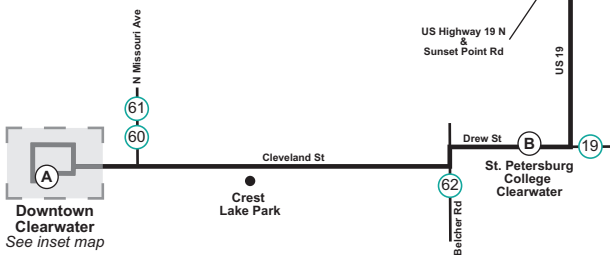

NORTH

**Legend**

- Timepoint
- Route 76
- Landmark
- Intersecting Street & Bus Route
- Direct Connect Location

# Route 76

## PARK STREET TERMINAL TO WESTFIELD COUNTRYSIDE

MONDAY - FRIDAY

(NO SATURDAY, SUNDAY & HOLIDAY SERVICE)

(A) Park Street Terminal	(B) St. Petersburg College	(C) On Top of the World East	(D) On Top of the World West	(E) Westfield Countryside
–	–	–	–	–
7:15 AM	7:30	7:49	7:54	8:05
8:15	8:30	8:49	8:54	9:05
9:15	9:30	9:49	9:54	10:05
10:15	10:30	10:49	10:54	11:05
11:15	11:30	11:49	11:54	12:05
12:15 PM	12:30	12:49	12:54	1:05
1:15	1:30	1:49	1:54	2:05
2:15	2:30	2:49	2:54	3:05
3:15	3:30	3:49	3:54	4:05
4:15	4:30	4:49	4:54	5:05
5:15	5:30	5:49	5:54	6:05
6:15	6:30	–	–	6:50

## WESTFIELD COUNTRYSIDE TO PARK STREET TERMINAL

MONDAY - FRIDAY

(NO SATURDAY, SUNDAY & HOLIDAY SERVICE)

(E) Westfield Countryside	(D) On Top of the World West	(C) On Top of the World East	(B) St. Petersburg College	(A) Park Street Terminal
7:00 AM	7:12	7:17	7:25	7:55
8:05	8:17	8:22	8:30	9:00
9:05	9:17	9:22	9:30	10:00
10:05	10:17	10:22	10:30	11:00
11:05	11:17	11:22	11:30	12:00
12:05 PM	12:17	12:22	12:30	1:00
1:05	1:17	1:22	1:30	2:00
2:05	2:17	2:22	2:30	3:00
3:05	3:17	3:22	3:30	4:00
4:05	4:17	4:22	4:30	5:00
5:05	5:17	5:22	5:30	6:00
6:05	6:17	6:22	6:30	7:00