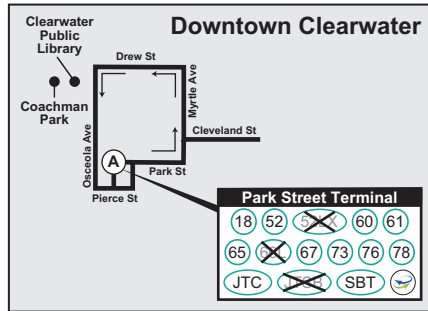

NORTH

**Legend**

- Timepoint
- Route 76
- Landmark
- Intersecting Street & Bus Route
- Direct Connect Location

# Route 76

## PARK STREET TERMINAL TO WESTFIELD COUNTRYSIDE

MONDAY - FRIDAY

(NO SATURDAY, SUNDAY & HOLIDAY SERVICE)

(A) Park Street Terminal	(B) St. Petersburg College	(C) On Top of the World East	(D) On Top of the World West	(E) Westfield Countryside
–	–	–	–	–
7:15 AM	7:30	7:49	7:54	8:05
8:15	8:30	8:49	8:54	9:05
9:15	9:30	9:49	9:54	10:05
10:15	10:30	10:49	10:54	11:05
11:15	11:30	11:49	11:54	12:05
12:15 PM	12:30	12:49	12:54	1:05
1:15	1:30	1:49	1:54	2:05
2:15	2:30	2:49	2:54	3:05
3:15	3:30	3:49	3:54	4:05
4:15	4:30	4:49	4:54	5:05
5:15	5:30	5:49	5:54	6:05
6:15	6:30	–	–	6:50

## WESTFIELD COUNTRYSIDE TO PARK STREET TERMINAL

MONDAY - FRIDAY

(NO SATURDAY, SUNDAY & HOLIDAY SERVICE)

(E) Westfield Countryside	(D) On Top of the World West	(C) On Top of the World East	(B) St. Petersburg College	(A) Park Street Terminal
7:00 AM	7:12	7:17	7:25	7:55
8:05	8:17	8:22	8:30	9:00
9:05	9:17	9:22	9:30	10:00
10:05	10:17	10:22	10:30	11:00
11:05	11:17	11:22	11:30	12:00
12:05 PM	12:17	12:22	12:30	1:00
1:05	1:17	1:22	1:30	2:00
2:05	2:17	2:22	2:30	3:00
3:05	3:17	3:22	3:30	4:00
4:05	4:17	4:22	4:30	5:00
5:05	5:17	5:22	5:30	6:00
6:05	6:17	6:22	6:30	7:00