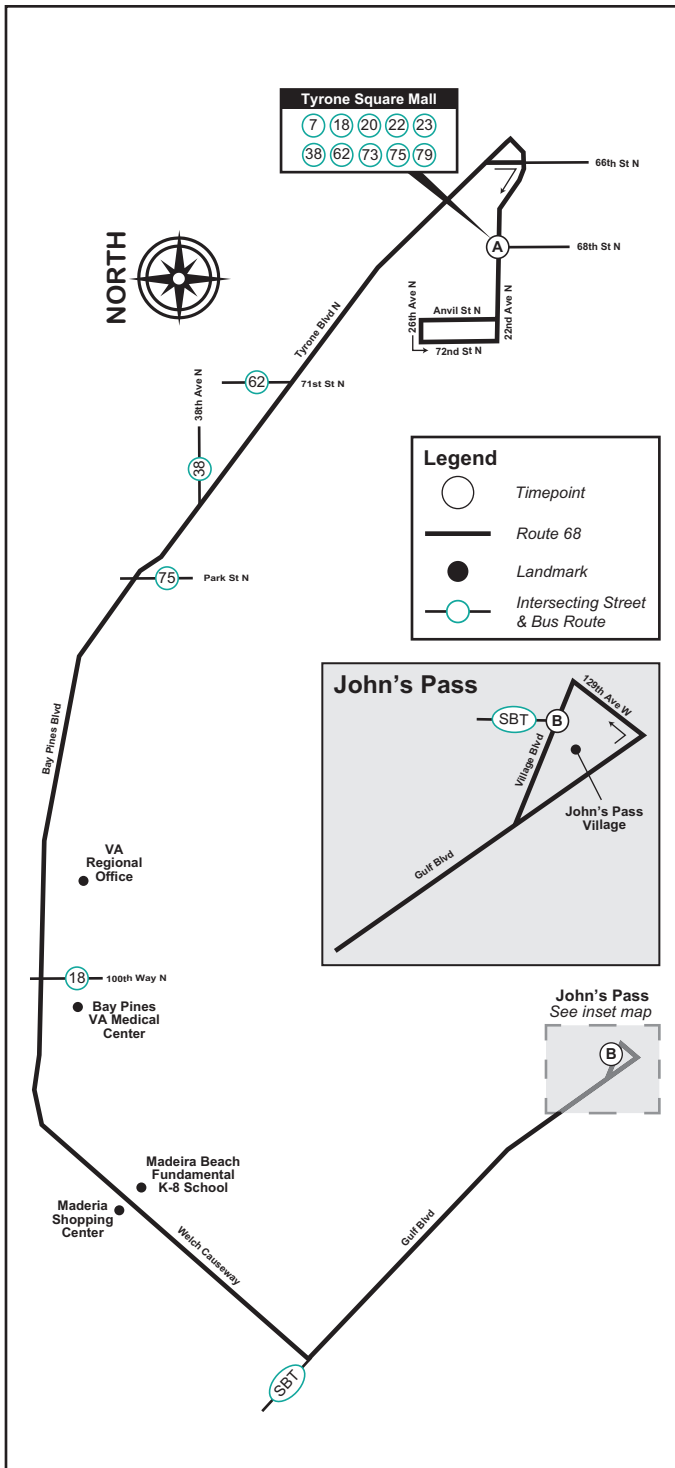

# Route 68

## TYRONE SQUARE MALL TO JOHN'S PASS VILLAGE

Serving: Tyrone Square Mall, Tyrone Blvd, Bay Pines VA Regional Office, Madeira Beach Shopping Center, Gulf Blvd, John's Pass Village

### MONDAY - FRIDAY

(A) 22 Ave N & 68 St	(B) John's Pass Village	(A) 22 Ave N & 68 St
-	6:00	6:25
6:45 AM	7:07	7:32
7:45	8:07	8:32
8:45	9:07	9:32
9:45	10:15	10:40
10:45	11:15	11:40
11:45	12:15	12:40
12:45 PM	1:15	1:40
1:45	2:15	2:40
2:45	3:15	3:40
3:45	4:15	4:40
4:45	5:15	5:40
5:45	6:15	6:40
6:45	7:15	7:40
7:45	8:15	8:40
9:05	9:35	10:00

### SATURDAY, SUNDAY & HOLIDAYS

6:45 AM	7:05	7:28
7:45	8:05	8:28
8:45	9:05	9:28
9:45	10:15	10:40
10:45	11:15	11:40
11:45	12:15	12:40
12:45 PM	1:15	1:40
1:45	2:15	2:40
2:45	3:15	3:40
3:45	4:15	4:40
4:45	5:15	5:40
5:45	6:15	6:40
6:45	7:15	7:40
7:45	8:15	8:40
9:05	9:35	10:00