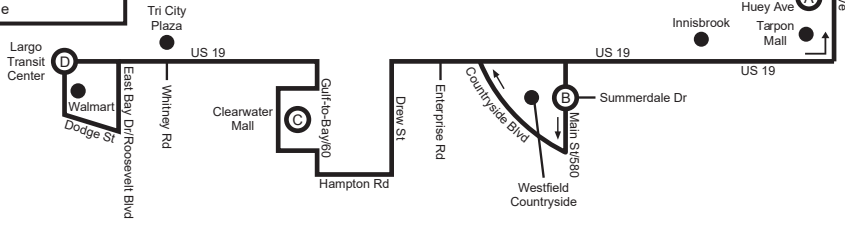

**LEGEND**

- Timepoint; see scheduled times. Board at bus stop signs located frequently along the route.
- Landmark

Note: Map not to scale

# Route 19

## TARPON SPRINGS TO LARGO TRANSIT CENTER

MONDAY - FRIDAY

(A) Huey Ave & Tarpon Ave	(B) Main St & Summerdale Dr	(C) Clearwater Mall	(D) Largo Transit Center
5:25 AM	5:50	6:05	6:25
5:55	6:20	6:35	7:00
6:35	7:05	7:25	7:50
7:00	7:30	7:50	8:15
7:25	7:55	8:15	8:40
8:00	8:30	8:50	9:15
8:35	9:05	9:25	9:50
9:20	9:50	10:10	10:35
9:55	10:25	10:45	11:10
10:30	11:00	11:20	11:45
11:05	11:35	11:55	12:20
11:40	12:10	12:30	12:55
12:15 PM	12:45	1:05	1:30
12:50	1:20	1:40	2:05
1:25	1:55	2:15	2:40
2:00	2:30	2:50	3:15
2:35	3:05	3:25	3:50
3:10	3:40	4:00	4:25
3:45	4:15	4:35	5:00
4:20	4:50	5:10	5:35
4:55	5:25	5:45	6:10
5:30	6:00	6:20	6:45
6:05	6:35	6:55	7:20
6:40	7:10	7:30	7:55
7:15	7:45	8:05	8:30
7:50	8:20	8:40	9:00
8:25	8:55	9:15	9:35
9:00	9:30	9:50	10:10
9:30	10:00	10:20	10:40
10:05	10:35	10:55	11:15
-	-	-	-
-	-	-	-

### SUNDAY AND HOLIDAYS

(D) Largo Transit Center	(C) Clearwater Mall	(B) Main St & Summerdale Dr	(A) Huey Ave & Tarpon Ave
-	-	-	-
-	-	-	-
7:05 AM	7:20	7:40	8:30
8:05	8:20	8:40	9:30
9:05	9:20	9:40	10:30
10:05	10:20	10:40	11:30
11:05	11:20	11:40	12:30
12:05 PM	12:20	12:40	1:30
1:05	1:20	1:40	2:30
2:05	2:20	2:40	3:30
3:05	3:20	3:40	4:30
4:05	4:20	4:40	5:30
5:05	5:20	5:40	6:30
6:05	6:20	6:40	7:30
7:05	7:20	7:40	8:25
8:05	8:20	8:40	9:25