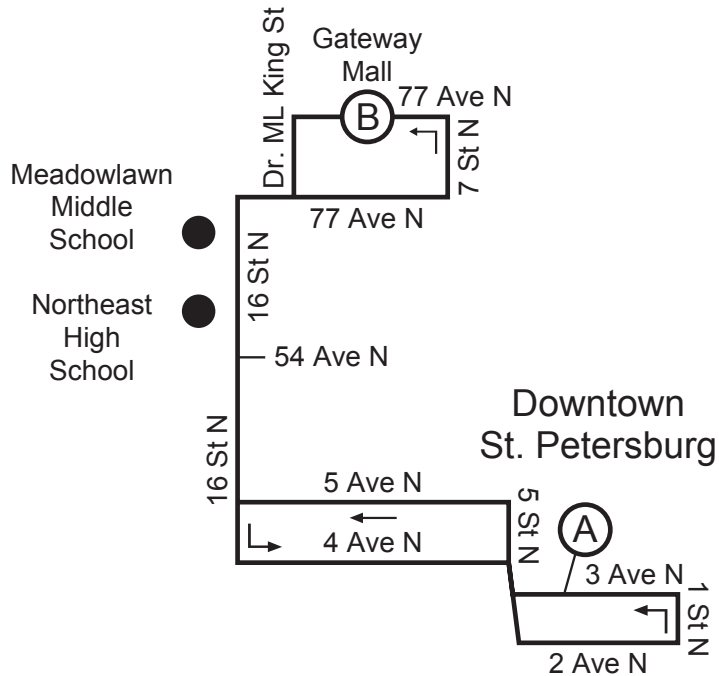

NORTH

LEGEND

- Timepoint; see scheduled times. Board at bus stop signs located frequently along the route.
- Landmark

Note: Map not to scale

Route 16

DOWNTOWN ST. PETERSBURG TO GATEWAY MALL

MONDAY - FRIDAY

(A) 3 Ave N & 4 St N	(B) Gateway Mall	(B) Gateway Mall	(A) 3 Ave N & 4 St N
6:20 AM	6:45	7:00	7:30
7:20	7:45	8:00	8:35
8:20	8:45	9:00	9:35
9:20	9:45	10:00	10:35
10:20	10:45	11:00	11:35
11:20	11:45	12:00	12:35
12:20 PM	12:45	1:00	1:35
1:20	1:45	2:00	2:35
2:20	2:45	3:00	3:35
3:20	3:45	4:00	4:35
4:20	4:45	5:00	5:35
5:20	5:45	6:00	6:35
6:20	6:45	6:50	7:20
7:10	7:35	-	-

SATURDAY

(A) 3 Ave N & 4 St N	(B) Gateway Mall	(B) Gateway Mall	(A) 3 Ave N & 4 St N
6:20 AM	6:45	6:45	7:10
7:15	7:40	7:50	8:20
8:25	8:50	8:55	9:25
9:30	9:55	10:00	10:30
10:35	11:00	11:05	11:35
11:40	12:05	12:10	12:40
12:45 PM	1:10	1:15	1:45
1:50	2:15	2:20	2:50
2:55	3:20	3:25	3:55
4:00	4:25	4:30	5:00
5:05	5:30	5:35	6:05
6:10	6:35	6:40	7:10

Effective 6-17-18

SUNDAY AND HOLIDAYS

(A) 3 Ave N & 4 St N	(B) Gateway Mall	(B) Gateway Mall	(A) 3 Ave N & 4 St N
8:15 AM	8:40	8:50	9:20
9:20	9:45	9:55	10:25
10:25	10:50	11:00	11:30
11:30	11:55	12:05	12:35
12:35 PM	1:00	1:10	1:40
1:40	2:05	2:15	2:45
2:45	3:10	3:20	3:50
3:50	4:15	4:25	4:55
4:55	5:20	5:30	6:00
6:00	6:25	6:35	7:00