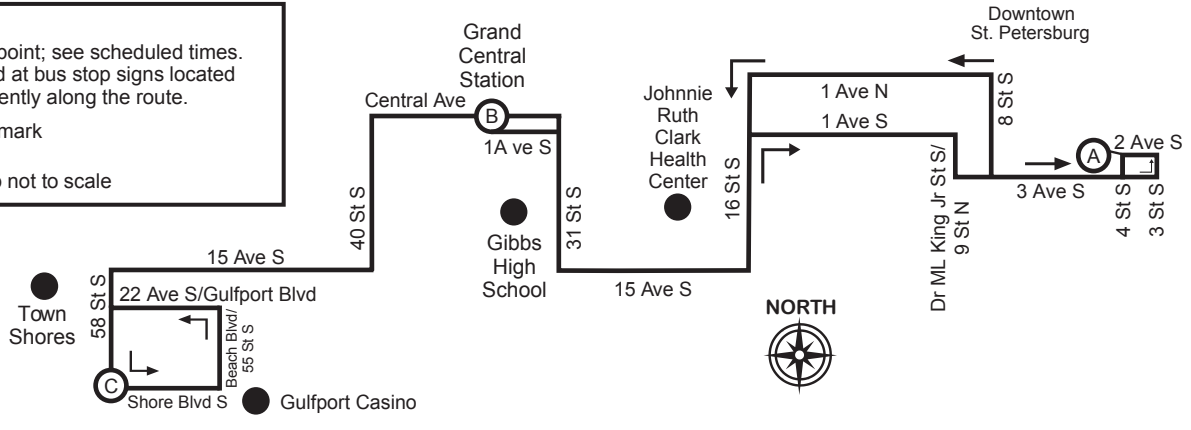

LEGEND

- Timepoint; see scheduled times. Board at bus stop signs located frequently along the route.
- Landmark

NOTE: Map not to scale

Route 15

GULFPORT CASINO TO DOWNTOWN ST. PETERSBURG

Serving: Gulfport Casino, Grand Central Station, Gibbs High School, 15 Ave S, Downtown St. Petersburg

Route 15

DOWNTOWN ST. PETERSBURG TO GULFPORT CASINO

Serving: Downtown St. Petersburg, 15 Ave S, Gibbs High School, Grand Central Station, Gulfport Casino

MONDAY - FRIDAY

Ⓐ 2 Ave S & 4 St S	Ⓑ Grand Central Station	Ⓒ 58 St & Shore Blvd S
5:25 AM	5:45	6:05
6:15	6:35	6:55
7:15	7:35	7:55
8:15	8:35	8:55
9:15	9:35	9:55
10:15	10:35	10:55
11:15	11:35	11:55
12:15 PM	12:35	12:55
1:15	1:35	1:55
2:15	2:35	2:55
3:15	3:35	3:55
4:15	4:35	4:55
5:15	5:35	5:55
6:15	6:35	6:55
7:00	7:20	—
—	—	—
SATURDAY		
6:15 AM	6:35	6:50
7:15	7:35	7:50
8:15	8:35	8:50
9:15	9:35	9:50
10:15	10:35	10:50
11:15	11:35	11:50
12:15 PM	12:35	12:50
1:15	1:35	1:50
2:15	2:35	2:50
3:15	3:35	3:50
4:15	4:35	4:50
5:15	5:35	5:50
6:15	6:35	6:50
7:15	7:35	—
—	—	—
8:05	8:25	—
—	—	—
SUNDAY AND HOLIDAYS		
7:15 AM	7:35	7:55
8:15	8:35	8:55
9:15	9:35	9:55
10:15	10:35	10:55
11:15	11:35	11:55
12:15 PM	12:35	12:55
1:15	1:35	1:55
2:15	2:35	2:55
3:15	3:35	3:55
4:15	4:35	4:55
5:15	5:35	5:55
6:15	6:35	6:55
—	—	—
—	—	—