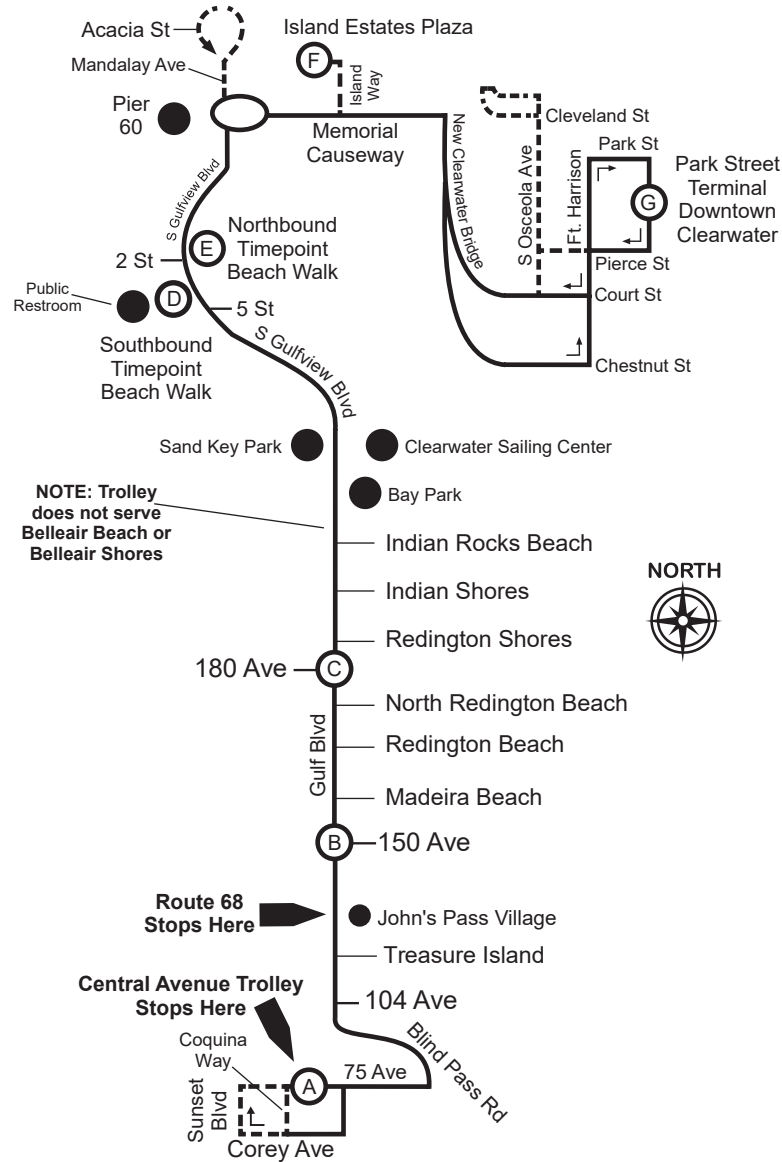

## ST. PETE BEACH TO DOWNTOWN CLEARWATER

MONDAY - SUNDAY AND HOLIDAYS

**NOTE: Trolley does not serve Belleair Beach or Belleair Shores**

**LEGEND**

- Timepoint; see scheduled times. Board at bus stop signs located frequently along the route.
- Landmark
- Denotes Intermittent Service
- ➡ These routes meet the Trolley but are not a scheduled connection. Check individual route schedules for times.

The Clearwater Jolley Trolley (727) 445-1200 provides circulator service to Clearwater Beach, Island Estates, and Mandalay Ave every day from 10:00 AM to 8:30 PM. Ask your Bus Operator for a transfer or show the Jolley Trolley driver your GO Card and you can ride for free.

# - These trips run Friday and Saturday ONLY  
 X - Serves Mandalay Ave & Acacia St these trips  
 NOTE: Trolley does not serve Belleair Beach or Belleair Shores  
 ♿ - Wheelchair Service Provided On All Trips  
 TIMES SHOWN ARE SCHEDULED BUT MAY VARY DUE TO TRAFFIC CONDITIONS, WEATHER OR UNFORESEEN EVENTS.  
 Effective 2-18-18

\* - This trip ends at Sand Key

Effective 2-18-18

X - Serves Mandalay Ave & Acacia St these trips