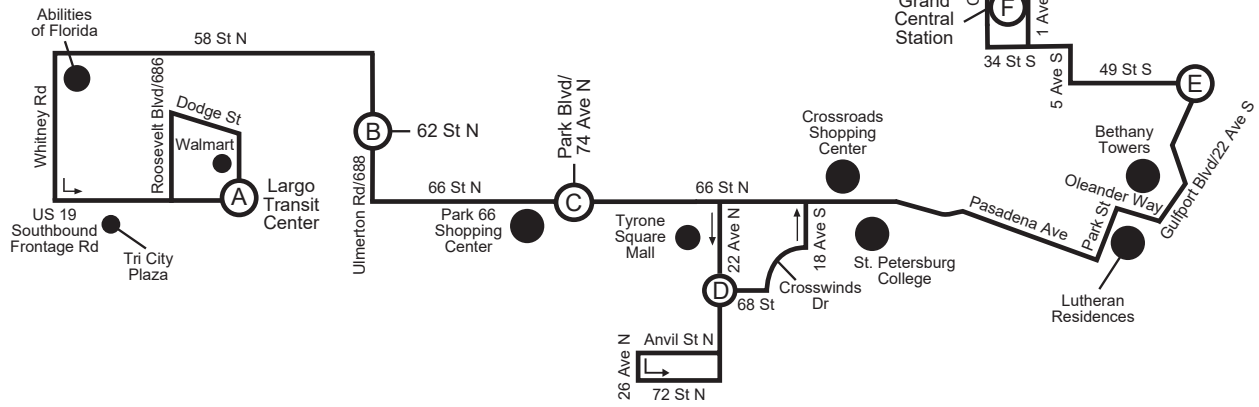

**LEGEND**

- Timepoint; see scheduled times.
- Board at bus stop signs located frequently along the route.
- Landmark

NOTE: Map not to scale

# Route 79

## LARGO TRANSIT CENTER TO DOWNTOWN ST. PETERSBURG

MONDAY - FRIDAY

(A) Largo Transit Center	(B) Ulmerton Rd & 62 St N	(C) 66 St N & Park Blvd	(D) 22 Ave N at Tyrone Mall	(E) Gulfport Blvd & 49 St S	(F) Grand Central Station	(G) 5 St N & 1 Ave N
—	5:35	5:45	6:00	6:15	6:35	6:50
5:45 AM	6:00	6:10	6:30	6:45	7:05	7:20
6:15	6:30	6:45	7:05	7:20	7:40	7:55
6:55	7:10	7:25	7:45	8:00	8:20	8:35
7:30	7:45	8:00	8:20	8:35	8:55	9:10
8:05	8:20	8:35	8:55	9:10	9:30	9:45
8:40	8:55	9:10	9:30	9:45	10:05	10:20
9:15	9:30	9:45	10:05	10:20	10:40	10:55
9:50	10:05	10:20	10:40	10:55	11:15	11:30
10:25	10:40	10:55	11:15	11:30	11:50	12:05
11:00	11:15	11:30	11:50	12:05	12:25	12:40
11:35	11:50	12:05	12:25	12:40	1:00	1:15
12:10 PM	12:25	12:40	1:00	1:15	1:35	1:50
12:45	1:00	1:15	1:35	1:50	2:10	2:25
1:20	1:35	1:50	2:10	2:25	2:45	3:00
1:55	2:10	2:25	2:45	3:00	3:20	3:35
2:30	2:45	3:00	3:20	3:35	3:55	4:10
3:05	3:20	3:35	3:55	4:10	4:30	4:45
3:40	3:55	4:10	4:30	4:45	5:05	5:20
4:15	4:30	4:45	5:05	5:20	5:40	5:55
4:50	5:05	5:20	5:40	5:55	6:15	6:30
5:25	5:40	5:55	6:15	6:30	6:50	7:05
6:00	6:15	6:30	6:50	7:05	7:25	7:40
6:35	6:50	7:05	7:25	7:40	7:55	8:07
7:10	7:25	7:40	7:55	8:10	8:25	8:37
7:40	7:55	8:10	8:25	8:40	8:55	—