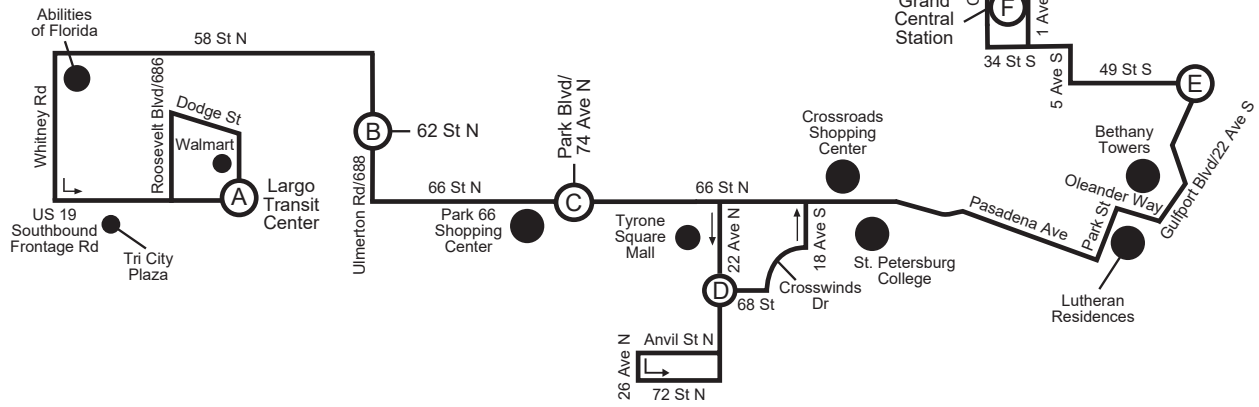

LEGEND

- Timepoint; see scheduled times.
- Board at bus stop signs located frequently along the route.
- Landmark

NOTE: Map not to scale

Route 79

LARGO TRANSIT CENTER TO DOWNTOWN ST. PETERSBURG

MONDAY - FRIDAY

(A) Largo Transit Center	(B) Ulmerton Rd & 62 St N	(C) 66 St N & Park Blvd	(D) 22 Ave N at Tyrone Mall	(E) Gulfport Blvd & 49 St S	(F) Grand Central Station	(G) 5 St N & 1 Ave N
—	5:35	5:45	6:00	6:15	6:35	6:50
5:45 AM	6:00	6:10	6:30	6:45	7:05	7:20
6:15	6:30	6:45	7:05	7:20	7:40	7:55
6:55	7:10	7:25	7:45	8:00	8:20	8:35
7:30	7:45	8:00	8:20	8:35	8:55	9:10
8:05	8:20	8:35	8:55	9:10	9:30	9:45
8:40	8:55	9:10	9:30	9:45	10:05	10:20
9:15	9:30	9:45	10:05	10:20	10:40	10:55
9:50	10:05	10:20	10:40	10:55	11:15	11:30
10:25	10:40	10:55	11:15	11:30	11:50	12:05
11:00	11:15	11:30	11:50	12:05	12:25	12:40
11:35	11:50	12:05	12:25	12:40	1:00	1:15
12:10 PM	12:25	12:40	1:00	1:15	1:35	1:50
12:45	1:00	1:15	1:35	1:50	2:10	2:25
1:20	1:35	1:50	2:10	2:25	2:45	3:00
1:55	2:10	2:25	2:45	3:00	3:20	3:35
2:30	2:45	3:00	3:20	3:35	3:55	4:10
3:05	3:20	3:35	3:55	4:10	4:30	4:45
3:40	3:55	4:10	4:30	4:45	5:05	5:20
4:15	4:30	4:45	5:05	5:20	5:40	5:55
4:50	5:05	5:20	5:40	5:55	6:15	6:30
5:25	5:40	5:55	6:15	6:30	6:50	7:05
6:00	6:15	6:30	6:50	7:05	7:25	7:40
6:35	6:50	7:05	7:25	7:40	7:55	8:07
7:10	7:25	7:40	7:55	8:10	8:25	8:37
7:40	7:55	8:10	8:25	8:40	8:55	—

♿ - Wheelchair Service Provided On All Trips

TIMES SHOWN ARE SCHEDULED BUT MAY VARY DUE TO TRAFFIC CONDITIONS, WEATHER OR UNFORESEEN EVENTS.

Effective 2-18-18

Route 79

DOWNTOWN ST. PETERSBURG TO LARGO TRANSIT CENTER