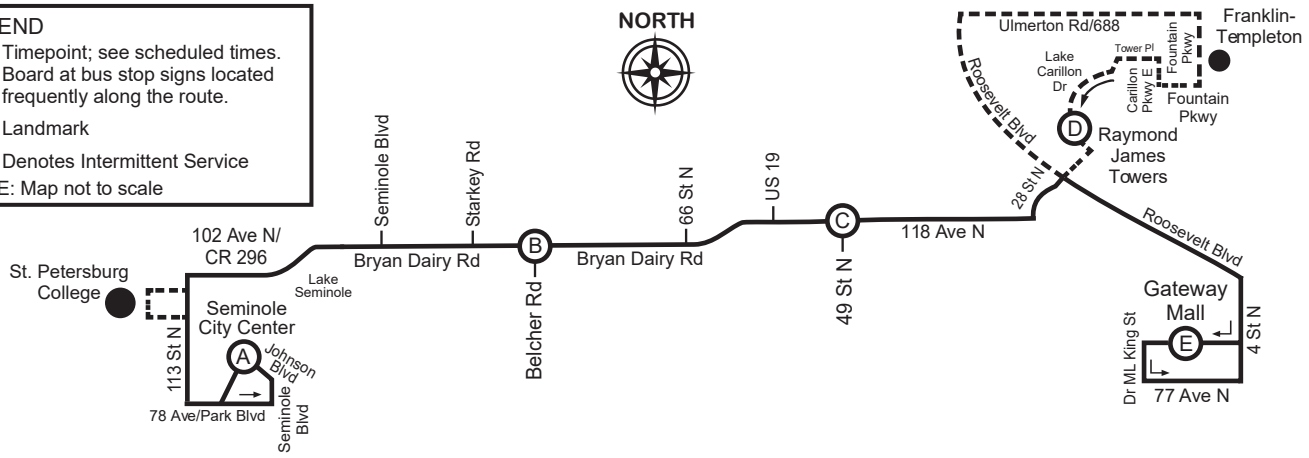

**LEGEND**

- Timepoint; see scheduled times.  
Board at bus stop signs located frequently along the route.
- Landmark
- ⋯ Denotes Intermittent Service
- NOTE: Map not to scale

NORTH

# Route 58

## SEMINOLE CITY CENTER TO GATEWAY MALL

MONDAY - FRIDAY  
(NO SATURDAY, SUNDAY OR HOLIDAY SERVICE)