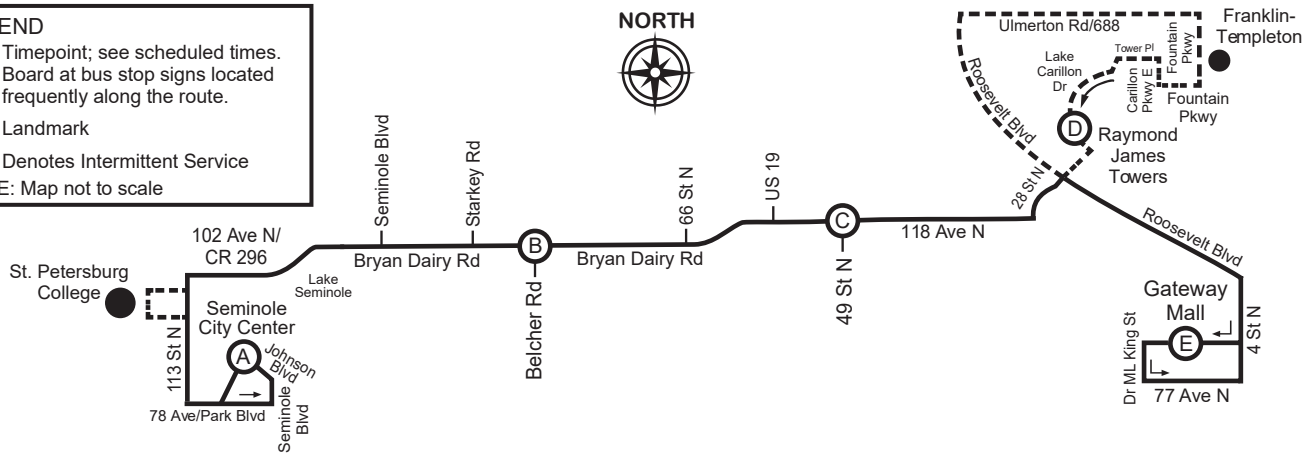

LEGEND

- Timepoint; see scheduled times.
Board at bus stop signs located frequently along the route.
- Landmark
- ⋯ Denotes Intermittent Service
- NOTE: Map not to scale

NORTH

Route 58

SEMINOLE CITY CENTER TO GATEWAY MALL

MONDAY - FRIDAY
(NO SATURDAY, SUNDAY OR HOLIDAY SERVICE)

Route 58

GATEWAY MALL TO SEMINOLE CITY CENTER

MONDAY - FRIDAY
(NO SATURDAY, SUNDAY OR HOLIDAY SERVICE)

(A) Seminole City Center	(B) Bryan Dairy & Belcher Rd	(C) 118 Ave N & 49 St N	(D) Raymond James Towers	(E) Gateway Mall	(E) Gateway Mall	(D) Raymond James Towers	(C) 118 Ave N & 49 St N	(B) Bryan Dairy & Belcher Rd	(A) Seminole City Center
-	-	-	-	-	5:35 AM	5:47	5:55	6:03	6:25
5:35 AM	5:47	5:54	6:04	6:25	6:35	6:51	7:02	7:11	7:30
6:35	6:49	6:58	7:10	7:30	7:35	7:55	8:06	8:15	8:35
7:40	7:55	8:03	8:17	8:35	8:40	9:00	9:11	9:18	9:35
8:45	9:01	9:09	-	9:25	-	-	-	-	-
-	-	-	-	-	-	-	12:40	12:47	1:05
-	-	-	-	-	1:15 PM	-	1:34	1:41	2:05
1:15 PM	1:30	1:38	-	1:55	2:00	-	2:19	2:26	2:50
2:15	2:30	2:38	-	3:00	3:05	3:25	3:34	3:42	4:10
3:00	3:18	3:26	3:37	3:55	4:05	4:25	4:36	4:46	5:10
4:20	4:39	4:47	4:58	5:20	5:30	5:50	6:02	6:10	6:35
-	-	-	-	-	6:15	-	6:34	6:41	7:00
5:25	5:43	5:51	6:00	6:25	6:30	-	6:49	6:56	7:15
6:40	6:54	7:00	-	7:22	7:30	-	7:49	7:56	8:15
7:20	7:34	7:40	-	8:02	8:10	-	8:29	8:36	8:55
8:20	8:34	8:40	-	9:02	-	-	-	-	-

♿ - Wheelchair Service Provided On All Trips

Effective 2-18-18

TIMES SHOWN ARE SCHEDULED BUT MAY VARY DUE TO TRAFFIC CONDITIONS, WEATHER OR UNFORESEEN EVENTS.