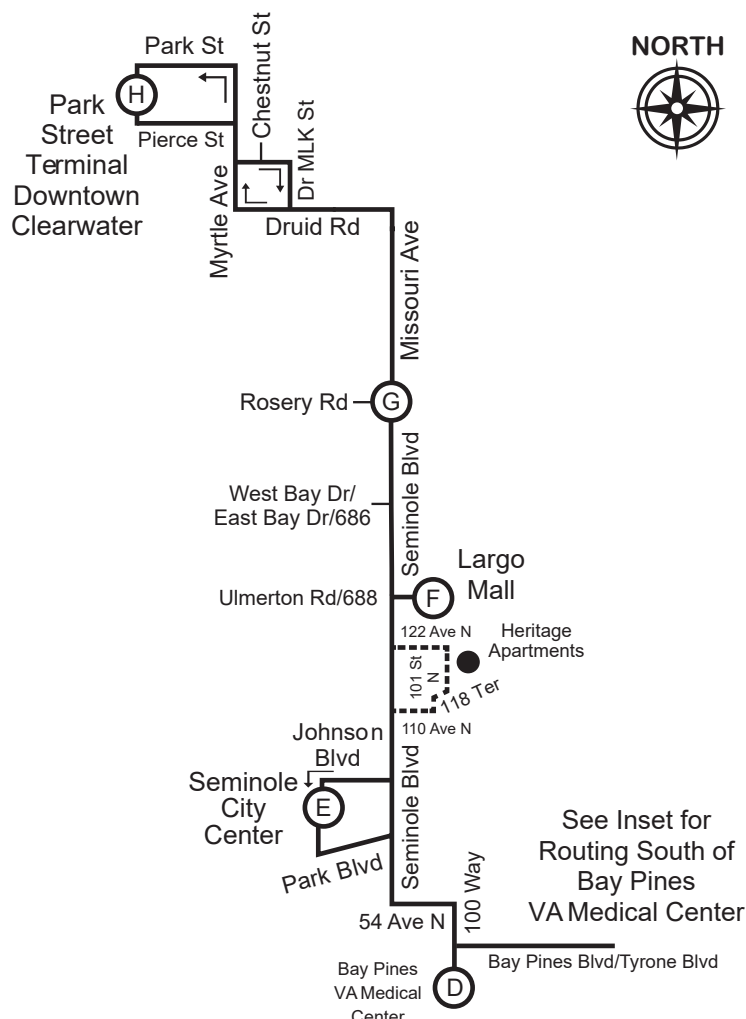

SATURDAY

(A)	(B)	(C)	(D)	(E)	(F)	(G)	(H)
1 Ave N & 6 St N	Grand Central Station	22 Ave N at Tyrone Mall	Bay Pines VA Medical Center	Seminole City Center	Largo Mall	Missouri Ave & Rosery Rd	Park Street Terminal
-	-	-	-	-	-	5:50	6:00
-	5:15	5:30	-	5:45	6:00	6:10	6:30
5:25 AM	5:35	5:50	6:00	6:15	6:30	6:40	7:00
5:45	6:00	6:15	6:30	6:45	7:00	7:10	7:30
6:15	6:30	6:45	7:00	7:15	7:30	7:40	8:00
6:45	7:00	7:15	7:30	7:45 #	8:00	8:10	8:30
7:15	7:30	7:45	8:00	8:15	8:30	8:40	9:00
7:45	8:00	8:15	8:30	8:45	9:00	9:10	9:30
8:15	8:30	8:45	9:00	9:15	9:30	9:40	10:00
8:45	9:00	9:15	9:30	9:45 #	10:00	10:10	10:30
9:15	9:30	9:45	10:00	10:15	10:30	10:40	11:00
9:45	10:00	10:15	10:30	10:45	11:00	11:10	11:30
10:15	10:30	10:45	11:00	11:15	11:30	11:40	12:00
10:45	11:00	11:15	11:30	11:45 #	12:00	12:12	12:30
11:15	11:30	11:45	12:00	12:15	12:30	12:42	1:00
11:45	12:00	12:15	12:30	12:45	1:00	1:12	1:30
12:15 PM	12:30	12:45	1:00	1:15	1:30	1:42	2:00
12:45	1:00	1:15	1:30	1:45 #	2:00	2:12	2:30
1:15	1:30	1:45	2:00	2:15	2:30	2:42	3:00
1:45	2:00	2:15	2:30	2:45	3:00	3:12	3:30
2:15	2:30	2:45	3:00	3:15	3:30	3:42	4:00
2:45	3:00	3:15	3:30	3:45 #	4:00	4:12	4:30
3:15	3:30	3:45	4:00	4:15	4:30	4:42	5:00
3:45	4:00	4:15	4:30	4:45	5:00	5:12	5:30
4:15	4:30	4:45	5:00	5:15	5:30	5:42	6:00
4:45	5:00	5:15	5:30	5:45 #	6:00	6:10	6:30
5:15	5:30	5:45	6:00	6:15	6:30	6:40	6:55
5:45	6:00	6:15	6:30	6:45	7:00	7:10	7:20
6:15	6:30	6:45	7:00	7:15	7:30	7:40	7:50
6:45	7:00	7:15	7:30	7:45	7:55	8:05	8:15
7:45	8:00	8:15	8:25	8:40	-	9:00	9:10
9:00	9:10	9:20	-	9:40	-	9:55	10:05

LEGEND

- Timepoint; see scheduled times. Board at bus stop signs located frequently throughout route.
- Landmark
- - - Denotes Intermittent Service

NOTE: Map not to scale

Route 18

DOWNTOWN CLEARWATER TO DOWNTOWN ST. PETERSBURG