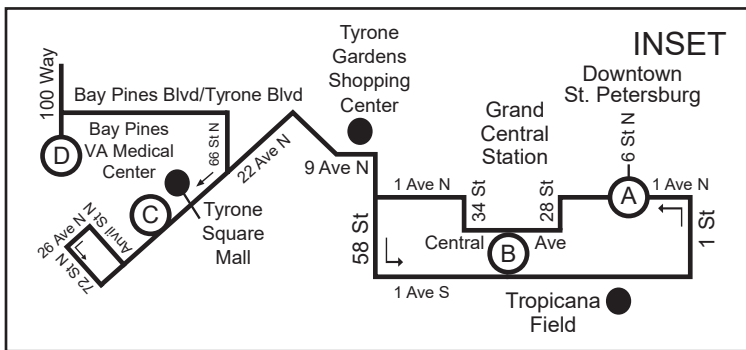

LEGEND

- Timepoint; see scheduled times. Board at bus stop signs located frequently throughout route.
- Landmark
- - - Denotes Intermittent Service

NOTE: Map not to scale

Route 18

DOWNTOWN CLEARWATER TO DOWNTOWN ST. PETERSBURG

SUNDAY AND HOLIDAYS

(H) Park Street Terminal	(G) Missouri Ave & Rosery Rd	(F) Largo Mall	(E) Seminole City Center	(D) Bay Pines VA Medical Center	(C) 22 Ave N at Tyrone Mall	(B) Grand Central Station	(A) 1 Ave N & 6 St N
6:10 AM	6:20	6:40	7:00	7:15	7:30	7:50	8:05
7:10	7:22	7:40	8:00	8:15	8:30	8:50	9:05
8:10	8:22	8:40 #	9:00	9:15	9:30	9:50	10:05
9:10	9:22	9:40	10:00	10:15	10:30	10:50	11:05
10:10	10:22	10:40 #	11:00	11:15	11:30	11:50	12:05
11:10	11:22	11:40	12:00	12:15	12:30	12:50	1:05
12:10 PM	12:22	12:40 #	1:00	1:15	1:30	1:50	2:05
1:10	1:22	1:40	2:00	2:15	2:30	2:50	3:05
2:10	2:22	2:40 #	3:00	3:15	3:30	3:50	4:05
3:10	3:22	3:40	4:00	4:15	4:30	4:50	5:05
4:10	4:22	4:40 #	5:00	5:15	5:30	5:50	6:05
5:10	5:22	5:40	6:00	6:15	6:30	6:50	7:00
6:10	6:22	6:40	6:55	7:10	7:20	7:40	7:50
7:10	7:22	7:40	7:55	8:10	8:20	8:40	8:50
8:10	8:22	8:40	8:55	9:10	9:20	9:40	9:50