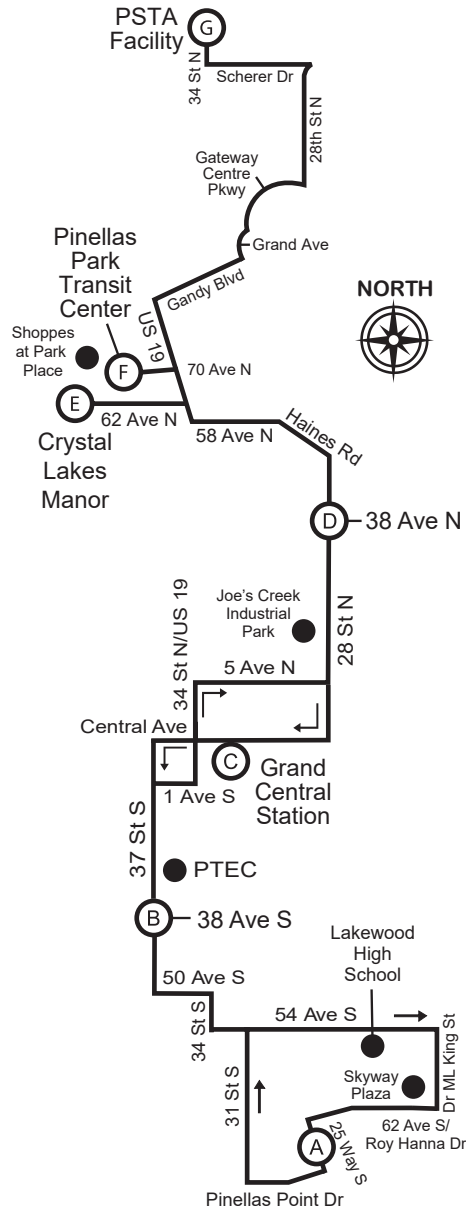

PSTA FACILITY 34 ST and PINELLAS PARK TRANSIT CENTER TO 25 WAY S & ROY HANNA DR

MONDAY - FRIDAY

(G)	(F)	(E)	(D)	(C)	(B)	(A)
PSTA Facility 34 St N	Pinellas Park Transit Center	Crystal Lakes Manor	28 St N & 38 Ave N	Grand Central Station	37 St S & 38 Ave S	25 Way S & Roy Hanna Dr
-	-	-	-	5:50	5:59	6:17
-	-	-	6:30	6:44	6:53	7:11
6:50 AM	7:08	7:14	7:25	7:40	7:51	8:11
7:50	8:10	8:16	8:27	8:42	8:53	9:13
8:50	9:10	9:16	9:27	9:42	9:53	10:13
9:50	10:10	10:16	10:27	10:42	10:53	11:13
10:50	11:10	11:16	11:27	11:42	11:53	12:13
11:50	12:10	12:16	12:27	12:42	12:53	1:13
12:50 PM	1:10	1:16	1:27	1:42	1:53	2:13
1:50	2:10	2:16	2:27	2:42	2:53	3:13
2:50	3:10	3:16	3:27	3:42	3:53	4:13
3:50	4:10	4:16	4:27	4:42	4:53	5:13
4:50	5:10	5:16	5:27	5:42	5:53	6:13
5:50	6:10	6:16	6:27	6:42	6:53	7:12
6:50	7:10	7:16	7:27	7:41	7:51	8:10

♿ - Wheelchair service provided on all trips

Effective 2-18-18

TIMES SHOWN ARE SCHEDULED BUT MAY VARY DUE TO TRAFFIC CONDITIONS, WEATHER OR UNFORESEEN EVENTS.

LEGEND:

- Timepoint; see scheduled times. Board at bus stop signs located frequently along the route.
- Landmark

NOTE: Map not to scale