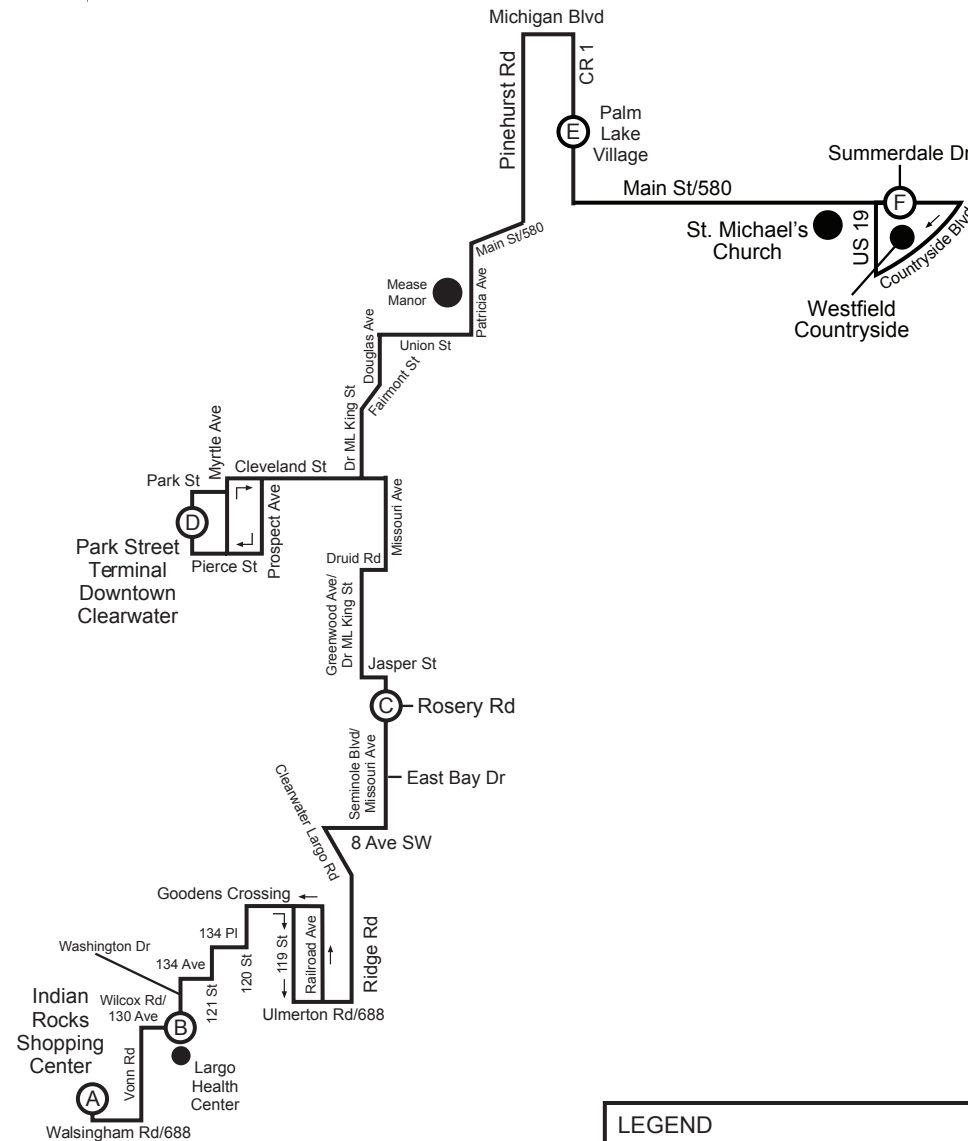

Route 61

INDIAN ROCKS SHOPPING CENTER
TO MAIN ST & SUMMERDALE DR
MONDAY - FRIDAY

(A) Indian Rocks Shopping Center	(B) Washington Dr & 130 Ave N	(C) Missouri Ave & Rosery Rd	(D) Park Street Terminal	(E) Palm Lake Village	(F) Main St & Summerdale Dr
—	5:25	5:41	6:15	6:45	7:00
—	6:25	6:43	7:20	7:50	8:05
7:00 AM	7:07	7:26	8:05	8:35	8:50
8:00	8:07	8:26	9:05	9:35	9:50
9:00	9:07	9:26	10:05	10:35	10:50
10:00	10:07	10:26	11:05	11:35	11:50
11:00	11:07	11:26	12:05	12:35	12:50
12:00 PM	12:07	12:26	1:05	1:35	1:50
1:00	1:07	1:26	2:05	2:35	2:50
2:00	2:07	2:26	3:05	3:35	3:50
3:00	3:07	3:28	4:10	4:40	4:55
4:00	4:07	4:28	5:10	5:40	5:52
5:00	5:07	5:25	6:00	6:30	6:42
5:50	5:57	6:15	6:50	7:20	7:32
6:45	6:52	7:10	—	—	—

TIMES SHOWN ARE SCHEDULED BUT MAY VARY DUE TO TRAFFIC
CONDITIONS, WEATHER OR UNFORESEEN EVENTS.

NORTH

LEGEND

- Timepoint; see scheduled times. Board at bus stop signs located frequently along the route.
- Landmark

Note: Map not to scale

Route 61

MAIN ST & SUMMERDALE DR TO
INDIAN ROCKS SHOPPING CENTER
MONDAY - FRIDAY

(F) Main St & Summerdale Dr	(E) Palm Lake Village	(D) Park Street Terminal	(C) Missouri Ave & Rosery Rd	(B) Washington Dr & 130 Ave N	(A) Indian Rocks Shopping Center
7:00 AM	7:15	8:00	8:15	8:30	8:45
8:05	8:20	9:05	9:20	9:35	9:55
8:50	9:05	9:55	10:10	10:25	10:45
9:50	10:05	10:55	11:10	11:25	11:45
10:50	11:05	11:55	12:10	12:25	12:45
11:50	12:05	12:55	1:10	1:25	1:45
12:50 PM	1:05	1:55	2:10	2:25	2:45
1:50	2:05	2:55	3:10	3:25	3:45
2:50	3:05	3:55	4:10	4:25	4:45
3:50	4:05	4:55	5:10	5:25	5:45
4:55	5:10	6:00	6:15	6:25	6:35
5:52	6:07	6:47	6:57	7:07	7:17
6:42	6:54	7:24	7:34	7:44	7:54
7:32	7:44	8:12	8:22	8:32	—
—	—	—	—	—	—

SUNDAY AND HOLIDAYS

8:50 AM	9:05	9:55	10:10	10:22	10:30
9:50	10:05	10:55	11:10	11:22	11:30
10:50	11:05	11:55	12:10	12:22	12:30
12:05 PM	12:20	1:10	1:25	1:37	1:45
1:10	1:25	2:15	2:30	2:42	2:50
2:10	2:25	3:15	3:30	3:42	3:50
3:30	3:45	4:35	4:50	5:02	5:10
4:30	4:45	5:25	5:40	5:52	6:00
5:30	5:45	6:10	6:25	6:37	6:45