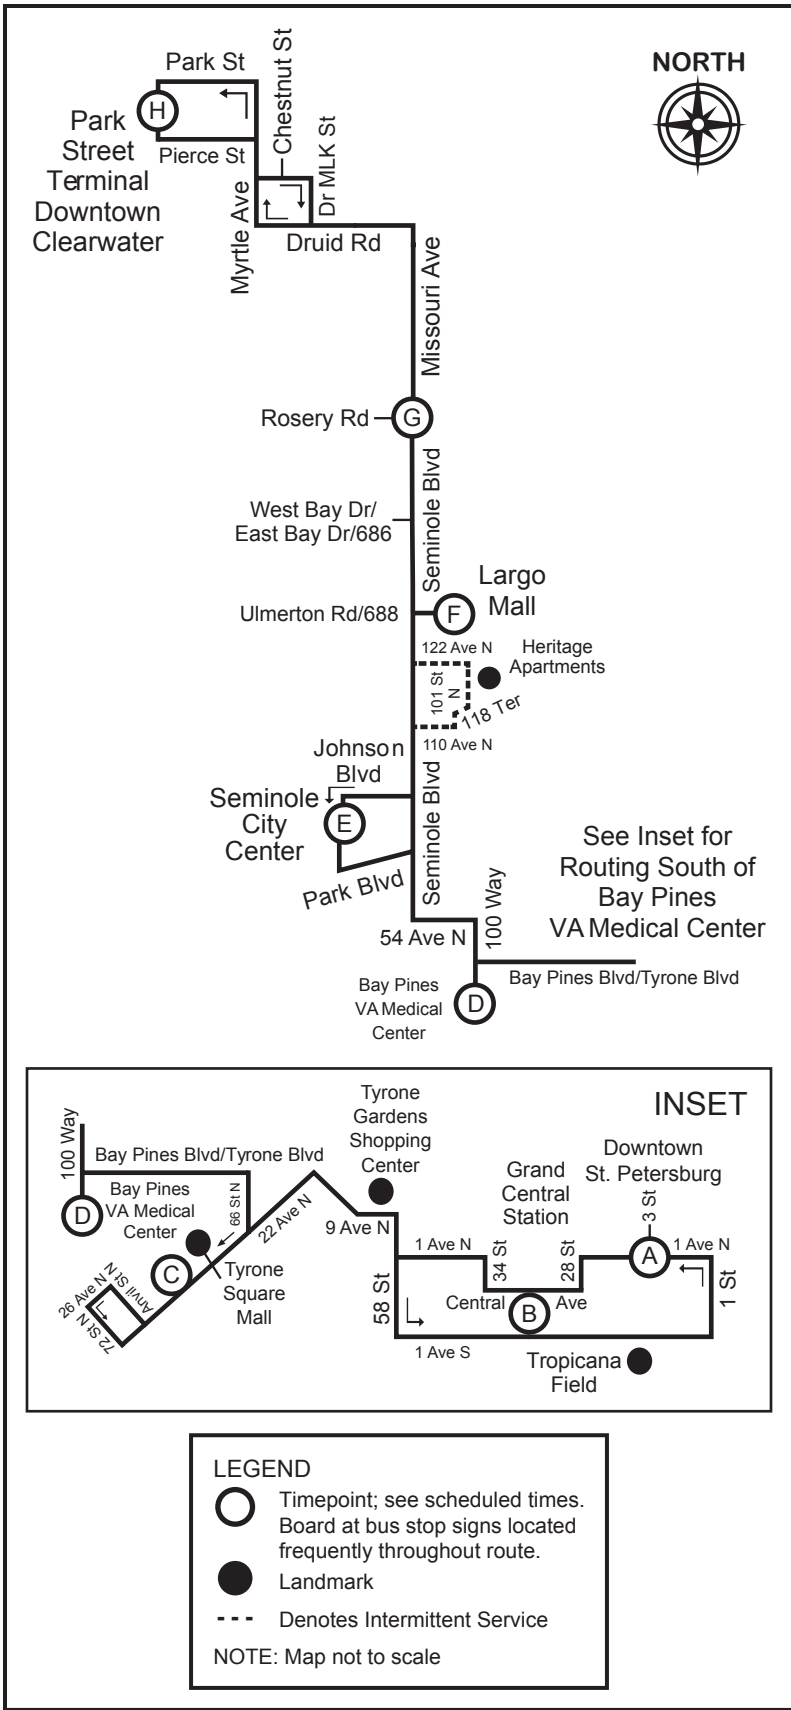

SUNDAY AND HOLIDAYS

(A) 1 Ave N & 3 St	(B) Grand Central Station	(C) 22 Ave N at Tyrone Mall	(D) Bay Pines VA Medical Center	(E) Seminole City Center	(F) Largo Mall	(G) Missouri Ave & Rosery Rd	(H) Park Street Terminal
7:15 AM	7:30	7:45	8:00	8:15	8:30	8:40	8:55
8:15	8:30	8:45	9:00	9:15 #	9:30	9:40	9:55
9:15	9:30	9:45	10:00	10:15	10:30	10:40	10:55
10:15	10:30	10:45	11:00	11:15 #	11:30	11:40	11:55
11:15	11:30	11:45	12:00	12:15	12:30	12:40	12:55
12:15 PM	12:30	12:45	1:00	1:15 #	1:30	1:42	1:55
1:15	1:30	1:45	2:00	2:15	2:30	2:42	2:55
2:15	2:30	2:45	3:00	3:15 #	3:30	3:42	3:55
3:15	3:30	3:45	4:00	4:15	4:30	4:42	4:55
4:15	4:30	4:45	5:00	5:15 #	5:30	5:42	5:55
5:15	5:30	5:45	6:00	6:15	6:30	6:40	6:50
6:15	6:30	6:45	7:00	7:15	7:30	7:40	7:50
7:15	7:30	7:45	8:00	8:15	8:30	8:40	8:50

- Serves Heritage Apartments these trips   ♿ - Wheelchair Service Provided On All Trips   Effective 2-5-17
TIMES SHOWN ARE SCHEDULED BUT MAY VARY DUE TO TRAFFIC CONDITIONS, WEATHER OR UNFORESEEN EVENTS.