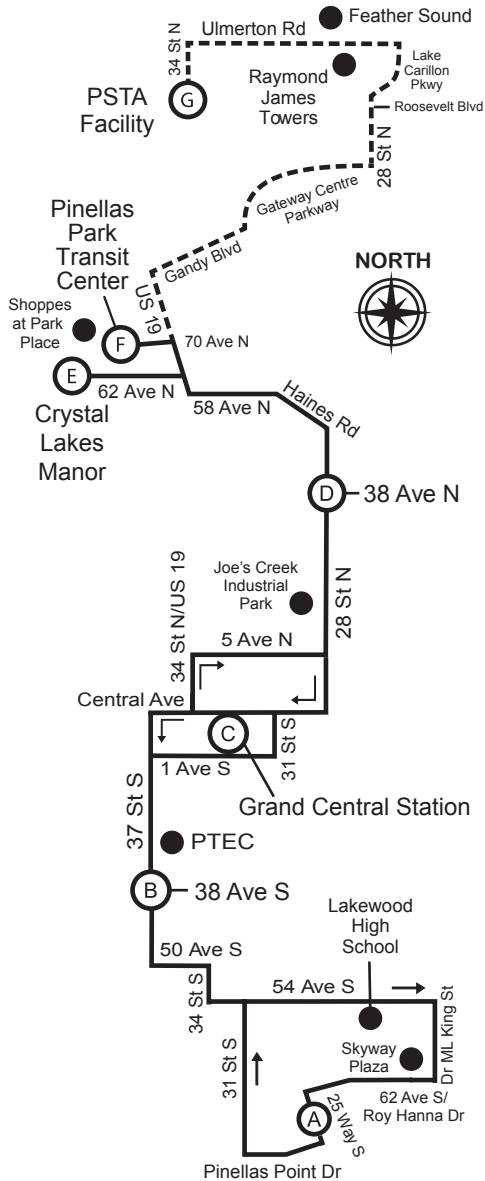

Route 11

25 WAY S & ROY HANNA DR TO PSTA FACILITY 34 ST and PINELLAS PARK TRANSIT CENTER

Serving: 34 St N, PSTA Facility, Carillon Complex, 28 St, Gateway Centre Pkwy, Pinellas Park Transit Center, Shoppes at Park Place, Crystal Lakes Manor, 28 St N, 38 Ave N, Joe's Creek Industrial Park, Grand Central Station, Pinellas Technical Education Center (PTEC), 38 Ave S, Lakewood High School, Skyway Plaza, 62 Ave S, 25 Way S, Roy Hanna Dr, Pinellas Point Dr

X - This trip starts at 37 St S & 18 Ave at 5:55 AM
 ♿ - Wheelchair service provided on all trips

Effective 2-5-17

TIMES SHOWN ARE SCHEDULED BUT MAY VARY DUE TO TRAFFIC CONDITIONS, WEATHER OR UNFORESEEN EVENTS.

LEGEND:

- Timepoint; see scheduled times. Board at bus stop signs located frequently along the route.
- Landmark
- Denotes Intermittent Service

NOTE: Map not to scale

Route 11

25 WAY S & ROY HANNA DR TO PINELLAS PARK TRANSIT CENTER

X - This trip starts at 37 St S & 18 Ave at 5:55 AM

Effective 2-5-17

NOTE: Saturday, Sunday & Holiday service ends at Shoppes at Park Place

♿ - Wheelchair service provided on all trips

TIMES SHOWN ARE SCHEDULED BUT MAY VARY DUE TO TRAFFIC CONDITIONS, WEATHER OR UNFORESEEN EVENTS.