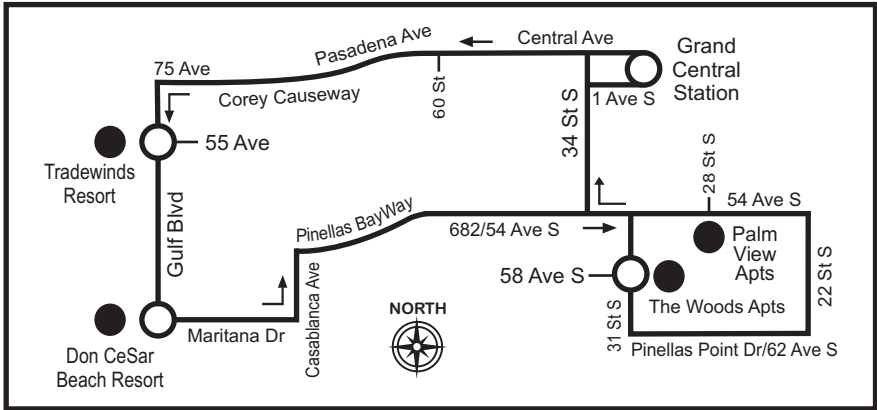

Route 90 COMMUTER SERVICE

GRAND CENTRAL STATION TO ST. PETE BEACH TO GRAND CENTRAL STATION

Serving: Grand Central Station, Palm View Apartments, The Woods Apartments, Don CeSar Beach Resort, Tradewinds Resort, St. Pete Beach, Grand Central Station

MONDAY - SUNDAY

Grand Central Station	31 St S & 58 Ave S	Gulf Blvd & Maritana Dr	Gulf Blvd & 55 Ave	Grand Central Station
7:05 AM	7:25	7:35	7:40	8:05

Route 90 COMMUTER SERVICE

GRAND CENTRAL STATION TO ST. PETE BEACH VIA PINELLAS BAYWAY

Serving: Grand Central Station, Palm View Apartments, The Woods Apartments, Don CeSar Beach Resort, Tradewinds Resort, St. Pete Beach

MONDAY - SUNDAY

Grand Central Station	31 St S & 58 Ave S	Gulf Blvd & Maritana Dr	Gulf Blvd & 55 Ave	Gulf Blvd & 55 Ave	Gulf Blvd & Maritana Dr	31 St S & 58 Ave S	Grand Central Station
8:20 AM	8:40	8:50	8:55	9:00	9:05	9:20	9:35

Route 90 COMMUTER SERVICE

GRAND CENTRAL STATION TO ST. PETE BEACH TO GRAND CENTRAL STATION

Serving: Grand Central Station, St. Pete Beach, Tradewinds Resort, Don CeSar Beach Resort, Palm View Apartments, The Woods Apartments, Grand Central Station