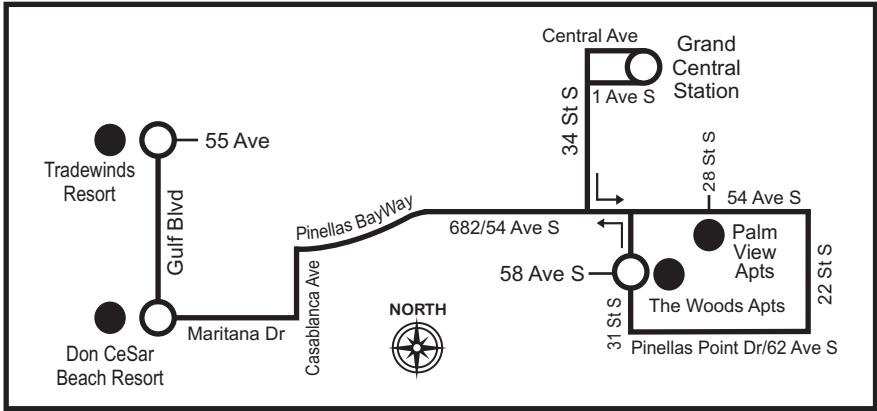

Route 90 COMMUTER SERVICE

GRAND CENTRAL STATION TO ST. PETE BEACH TO GRAND CENTRAL STATION

Serving: Grand Central Station, Palm View Apartments, The Woods Apartments, Don CeSar Beach Resort, Tradewinds Resort, St. Pete Beach, Grand Central Station

MONDAY - SUNDAY

Grand Central Station	31 St S & 58 Ave S	Gulf Blvd & Maritana Dr	Gulf Blvd & 55 Ave	Grand Central Station
7:05 AM	7:25	7:35	7:40	8:05

Route 90 COMMUTER SERVICE

GRAND CENTRAL STATION TO ST. PETE BEACH VIA PINELLAS BAYWAY

Serving: Grand Central Station, Palm View Apartments, The Woods Apartments, Don CeSar Beach Resort, Tradewinds Resort, St. Pete Beach

MONDAY - SUNDAY

Grand Central Station	31 St S & 58 Ave S	Gulf Blvd & Maritana Dr	Gulf Blvd & 55 Ave	Gulf Blvd & 55 Ave	Gulf Blvd & Maritana Dr	31 St S & 58 Ave S	Grand Central Station
8:20 AM	8:40	8:50	8:55	9:00	9:05	9:20	9:35

Route 90 COMMUTER SERVICE

GRAND CENTRAL STATION TO ST. PETE BEACH TO GRAND CENTRAL STATION

Serving: Grand Central Station, St. Pete Beach, Tradewinds Resort, Don CeSar Beach Resort, Palm View Apartments, The Woods Apartments, Grand Central Station