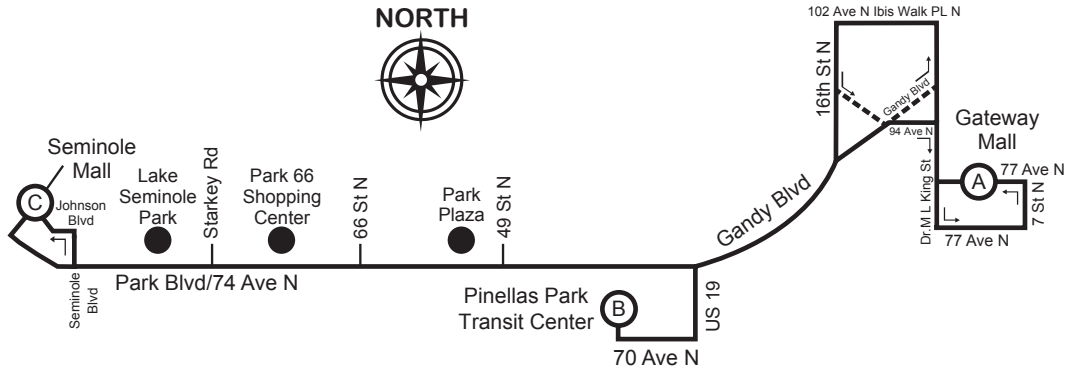

NORTH

LEGEND

- Timepoint; see scheduled times.
Board at bus stop signs located frequently along the route.
 - Landmark
 - Denotes Intermittent Service
- Note: Map not to scale

Route 74

SEMINOLE MALL TO GATEWAY MALL
MONDAY - FRIDAY

Route 74

GATEWAY MALL TO SEMINOLE MALL
MONDAY - FRIDAY

(C) Seminole Mall	(B) Pinellas Park Transit Center	(A) Gateway Mall	(A) Gateway Mall	(B) Pinellas Park Transit Center	(C) Seminole Mall
-	-	-	5:15	5:35	6:05
-	-	-	5:35	6:00	6:30
5:45 AM	6:15	6:40	6:45	7:10	7:40
6:10	6:40	7:05	7:10	7:35	8:05
6:35	7:05	7:30	7:35	8:00	8:30
7:00	7:30	7:55	8:00	8:25	8:55
7:25	7:55	8:20	8:25	8:50	9:20
7:50	8:20	8:45	8:50	9:15	9:45
8:15	8:45	9:10	9:15	9:40	10:10
8:40	9:10	9:35	9:40	10:05	10:35
9:05	9:35	10:00	10:05	10:30	11:00
9:30	10:00	10:25	10:30	10:55	11:25
9:55	10:25	10:50	10:55	11:20	11:50
10:20	10:50	11:15	11:20	11:45	12:15
10:45	11:15	11:40	11:45	12:10	12:40
11:10	11:40	12:05	12:10	12:35	1:05
11:35	12:05	12:30	12:35	1:00	1:30
12:00 PM	12:30	12:55	1:00	1:25	1:55
12:25	12:55	1:20	1:25	1:50	2:20
12:50	1:20	1:45	1:50	2:15	2:45
1:15	1:45	2:10	2:15	2:40	3:10
1:40	2:10	2:35	2:40	3:05	3:35
2:05	2:35	3:00	3:05	3:30	4:00
2:30	3:00	3:25	3:30	3:55	4:25
2:55	3:25	3:50	3:55	4:20	4:50
3:20	3:50	4:15	4:20	4:45	5:15
3:45	4:15	4:40	4:45	5:10	5:40
4:10	4:40	5:05	5:10	5:35	6:05
4:35	5:05	5:30	5:35	6:00	6:30
5:00	5:30	5:55	6:00	6:25	6:55
5:25	5:55	6:20	6:25	6:50	7:20
5:50	6:20	6:45	6:50	7:15	7:45
6:15	6:45	7:10	7:15	7:40	8:10
6:40	7:10	7:35	7:40	8:05	8:35
7:05	7:35	8:00	8:05	8:30	8:55
7:30	8:00	8:20	8:30	8:50	9:15
7:55	8:25	8:45	-	-	-
8:20	8:45	9:05	-	-	-

♿ - Wheelchair Service Provided On All Trips

Effective 10-2-16

TIMES SHOWN ARE SCHEDULED BUT MAY VARY DUE TO TRAFFIC CONDITIONS, WEATHER OR UNFORESEEN EVENTS.

Route 74

SEMINOLE MALL TO GATEWAY MALL

SATURDAY