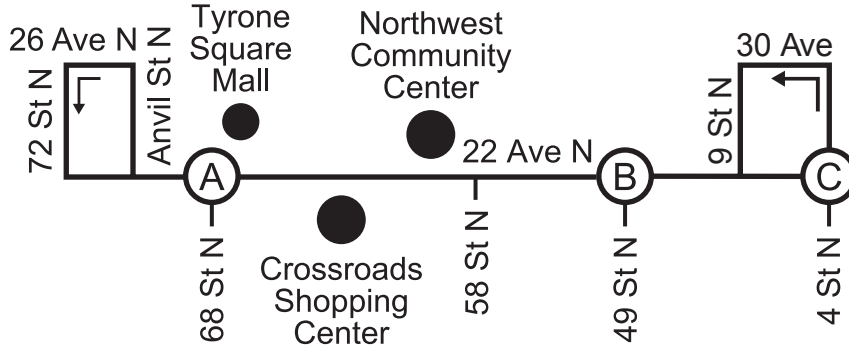

NORTH

○ Timepoint; see scheduled times. Board at bus stop signs located frequently along the route.

● Landmark

NOTE: Map not to scale

Route 22

**TYRONE SQUARE MALL TO
4TH ST N & 22ND AVE N**

MONDAY - SATURDAY

(A) 22 Ave N & Tyrone Mall	(B) 22 Ave N & 49 St N	(C) 4 St N & 22 Ave N
7:15 AM	7:25	7:40
8:20	8:30	8:45
9:25	9:35	9:50
10:30	10:40	10:55
11:35	11:45	12:00
12:40 PM	12:50	1:05
1:45	1:55	2:10
2:50	3:00	3:15
3:55	4:05	4:20
5:00	5:10	5:25
6:05	6:15	6:30
7:10	7:20	7:35
8:10	8:20	8:35
9:10	9:20	9:35

Route 22

**4TH ST N & 22ND AVE N TO
TYRONE SQUARE MALL**

MONDAY - SATURDAY

(C) 4 St N & 22 Ave N	(B) 22 Ave N & 49 St N	(A) 22 Ave N & Tyrone Mall
6:40 AM	6:55	7:10
7:40	7:55	8:10
8:45	9:00	9:15
9:50	10:05	10:20
10:55	11:10	11:25
12:00 PM	12:15	12:30
1:05	1:20	1:35
2:10	2:25	2:40
3:15	3:30	3:45
4:20	4:35	4:50
5:25	5:40	5:55
6:30	6:45	7:00
7:35	7:50	8:05
8:35	8:50	9:05